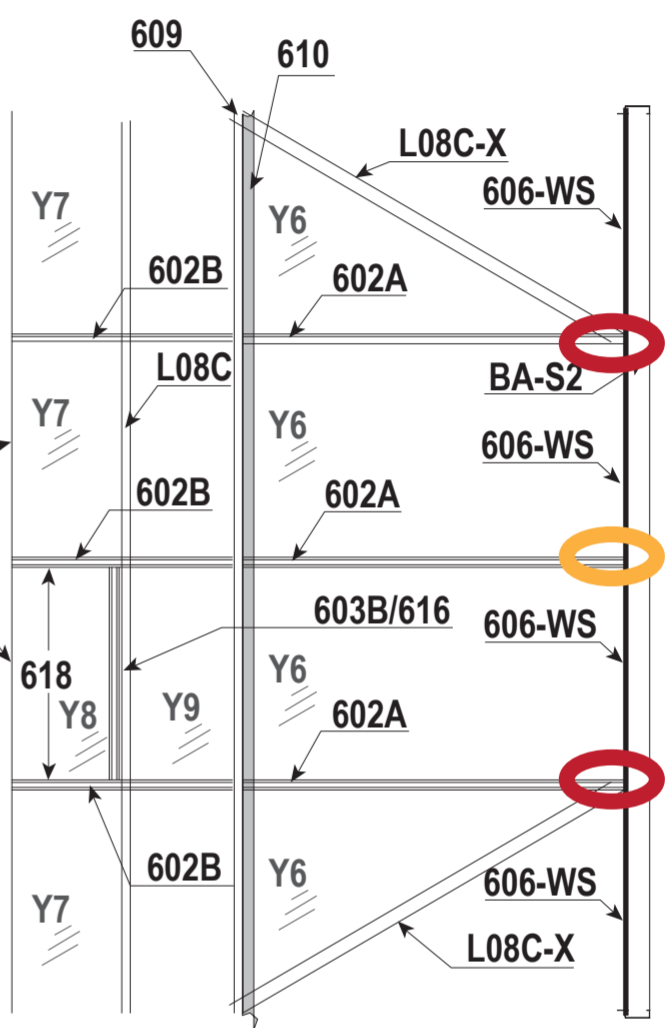

DIAGRAM SHOWS THE ASSEMBLED
(6'x4' BASIC CONFIGURATION)
6x4 ELEMENT KIT INCLUDES, FRONT,
BACK, AND SIDE WALLS.
GROUND BASE KIT IS SOLD SEPARATELY.

Grandio Element 6x4 with Steel Base Kit
Extreme Weather EZ1 Brace Placement

Desired Placement: 
Optional Placement: 

**DIAGRAM SHOWS THE ASSEMBLED
(6'x8' BASIC CONFIGURATION)
6x8 ELEMENT KIT INCLUDES, FRONT,
BACK, AND SIDE WALLS.
GROUND BASE KIT IS SOLD SEPARATELY.**

**Grandio Element 6x8 with Steel Base Kit
Extreme Weather EZ1 Brace Placement**

- Desired Placement:**
- Optional Placement:**

**DIAGRAM SHOWS THE ASSEMBLED 6X12 ELEMENT
(6'x8' BASIC CONFIGURATION WITH 4' EXTENSION KIT)
GROUND BASE KIT IS SOLD WITH THIS PACKAGE.**

**Grandio Element 6x12 with Steel Base Kit
Extreme Weather EZ1 Brace Placement**

Desired Placement:
Optional Placement:

**DIAGRAM SHOWS THE ASSEMBLED
(8'x8' BASIC CONFIGURATION)
(GRA-ASC-8A & GRA-ASC-8P & GRA-BA-8)
8x8 ASCENT KIT INCLUDES, FRONT,
BACK, BASE AND SIDES.**

LEFT SIDE

RIGHT SIDE