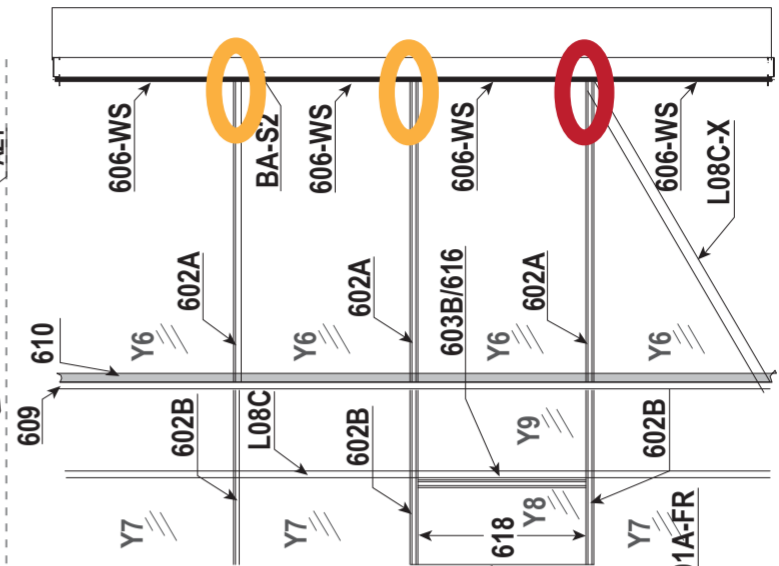

Grandio Ascent 8x16 Extreme Weather EZ1 Brace Placement

- Desired Placement:
- Optional Placement:

BACK

In boxes GRA-ASC-8A and GRA-ASC-8P, the base for 8x8 is all in GRA-BAS-8.

(4' Extension Side) (GRA-ASC-4X)
Ascent 4' Side Extension
Includes Base

(8' Extension Side) (GRA-ASC-8XA & GRA-ASC-8XP)
Ascent 8' Side Extension includes Base

(8'x8' Original Kit) (GRA-ASC-8A & GRA-ASC-8P & GRA-BA-8)
8x8 Ascent Includes Front, Back, Base, and Sides

DIAGRAM SHOWS THE ASSEMBLED
8X20 GRANDIO ASCENT
THE BOX CONFIGURATION IS AN ELITE 8X8
PLUS AN 8 FOOT AND A 4 FOOT EXTENSION KIT