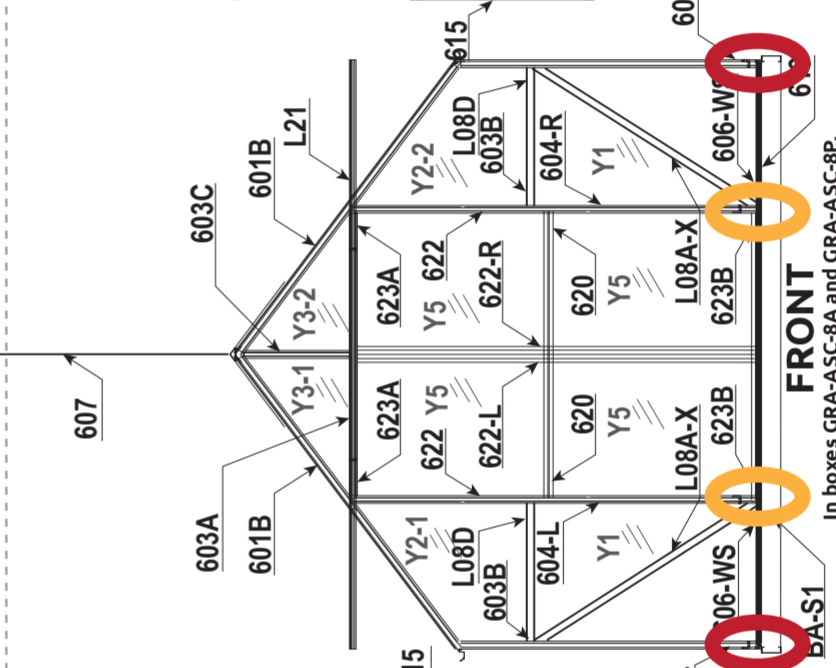

RIGHT SIDE

In boxes GRA-ASC-8A and GRA-ASC-8P, the base for 8x8 is all in GRA-BAS-8.

FRONT

In boxes GRA-ASC-8A and GRA-ASC-8P, the base for 8x8 is all in GRA-BAS-8.