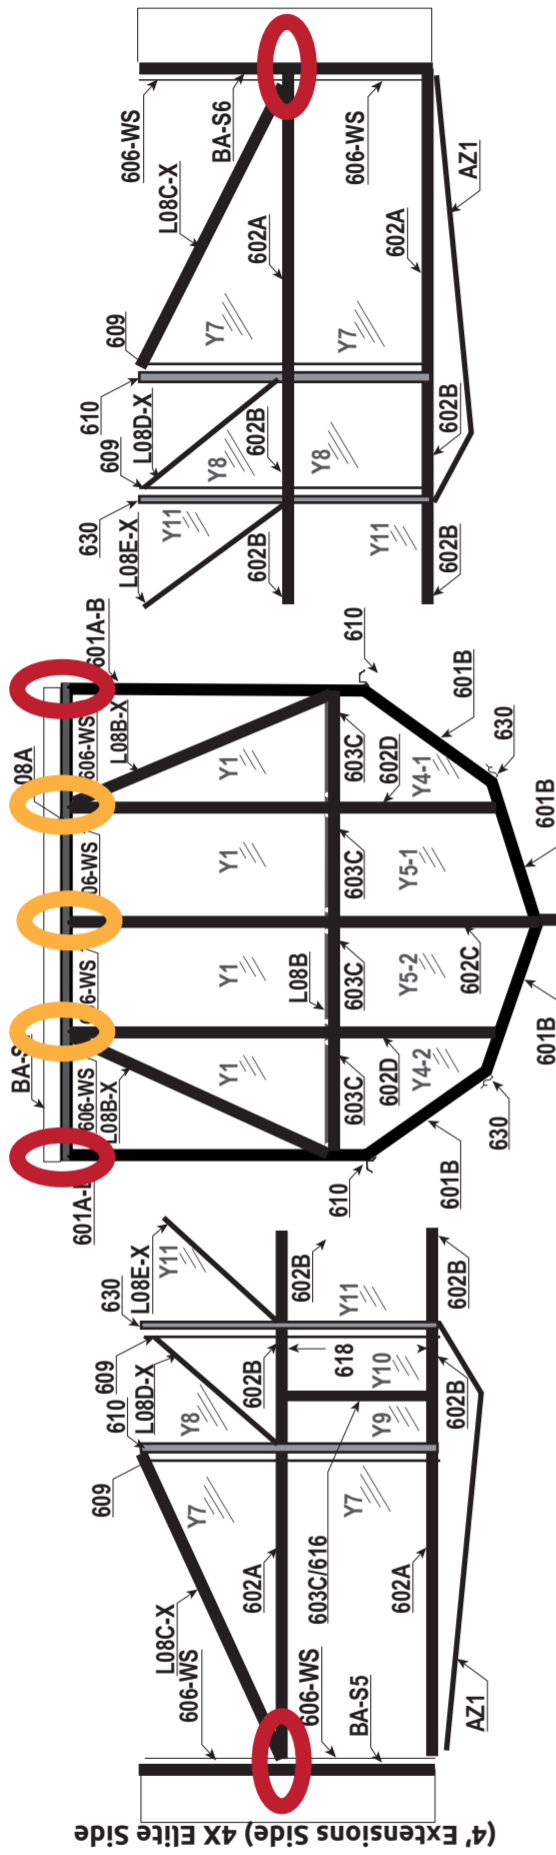

(4' Extension Side) (GRA-ELI-4X)
Elite 4' Side Extension
Includes Base