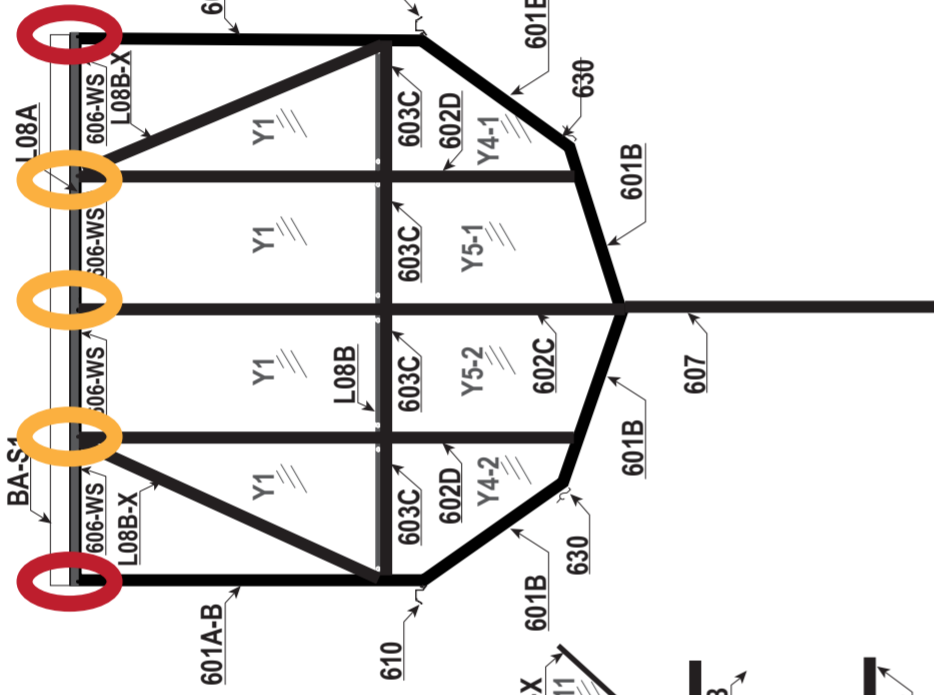

(8'x8' Original Kit) (GRA-ELI-8A & GRA-ELI-8P & GRA-BA-8)
8x8 Elite Includes Front, Back, Base, and Sides

RIGHT SIDE

In boxes GRA-ELI-8A and GRA-ELI-8P,
the base for 8x8 is all in GRA-BAS-8.

BACK

In boxes GRA-ELI-8A and GRA-ELI-8P,
the base for 8x8 is all in GRA-BAS-8.