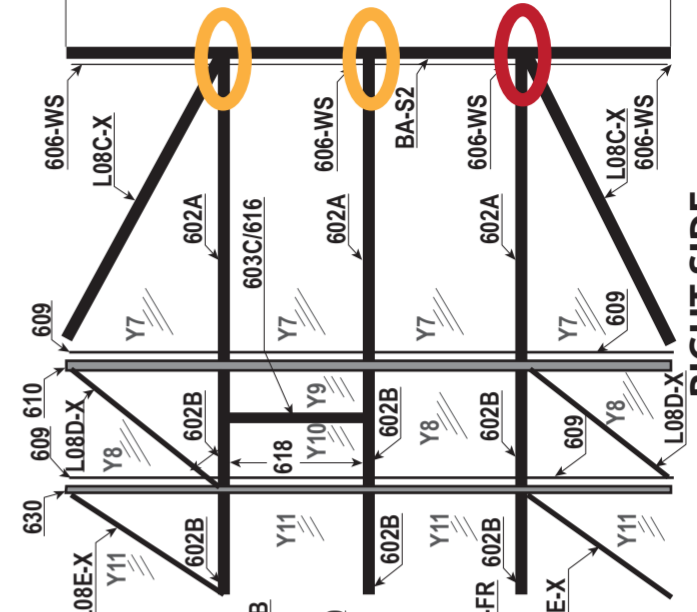

Grandio Elite 8x20 Extreme Weather EZ1 Brace Placement

Desired Placement: █
Optional Placement: █

RIGHT SIDE
In boxes GRA-ELI-8A and GRA-ELI-8P,
the base for 8x8 is all in GRA-BA-S-8.

FRONT
In boxes GRA-ELI-8A and GRA-ELI-8P,
the base for 8x8 is all in GRA-BA-S-8.

LEFT SIDE
In boxes GRA-ELI-8A and GRA-ELI-8P,
the base for 8x8 is all in GRA-BA-S-8.

**(8' Extension Side) (GRA-ELI-8XA & GRA-ELI-8XP)
Elite 8' Side Extension includes Base**

**(8' Extension Side) (GRA-ELI-8XA & GRA-ELI-8XP)
Elite 8' Side Extension includes Base**

**(8'x8' Original Kit) (GRA-ELI-8A & GRA-ELI-8P & GRA-BA-8)
8x8 Elite Includes Front, Back, Base, and Sides**

RIGHT SIDE
In boxes GRA-ELI-8A and GRA-ELI-8P,
the base for 8x8 is all in GRA-BAS-8.

BACK

In boxes GRA-ELI-8A and GRA-ELI-8P,
the base for 8x8 is all in GRA-BAS-8.