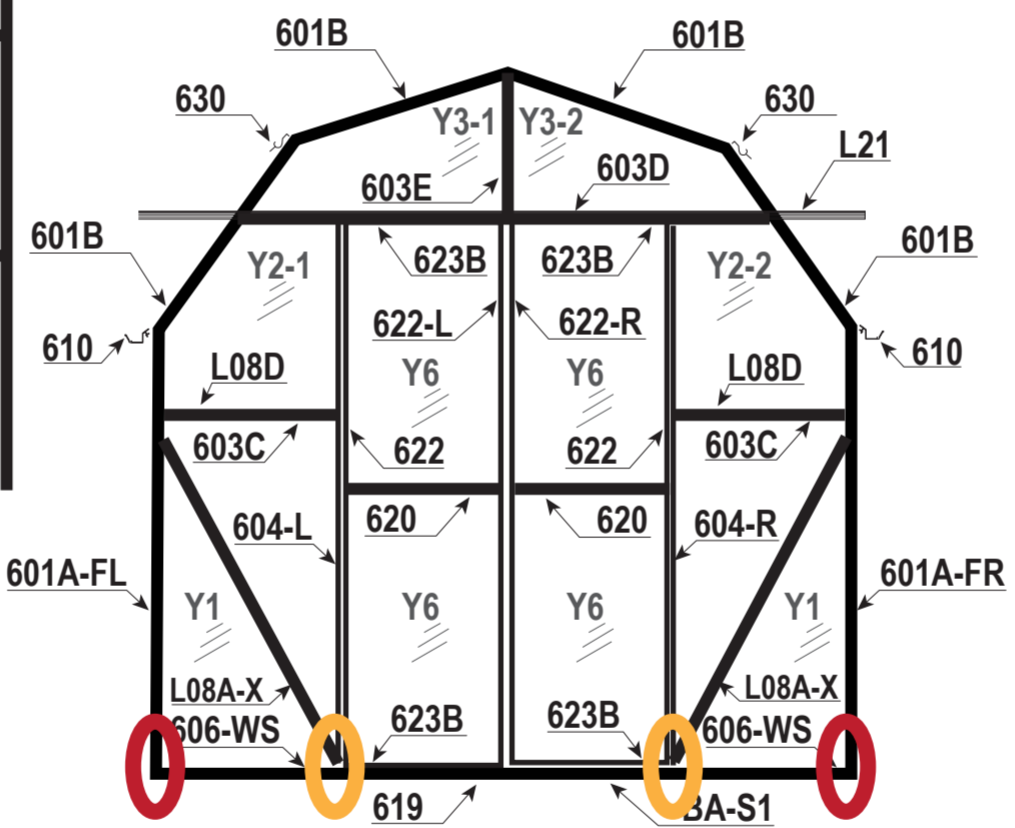

8x8 Ascent Side

LEFT SIDE

In boxes GRA-ASC-8A and GRA-ASC-8P, the base for 8x8 is all in GRA-BAS-8.

(4' Extensions Side) 4X Ascent Side

**Grandio Ascent 8x20
Extreme Weather EZ1 Brace Placement**

Desired Placement: █
Optional Placement: █

**Grandio Ascent 8x24
Extreme Weather EZ1 Brace Placement**

Desired Placement: █
Optional Placement: █

BACK

DIAGRAM SHOWS THE ASSEMBLED (8'x8' BASIC CONFIGURATION) (GRA-ELI-8A & GRA-ELI-8P & GRA-BA-8) 8x8 ELITE KIT INCLUDES, FRONT, BACK, BASE AND SIDES.

Outside View

LEFT SIDE

RIGHT SIDE

FRONT

**Grandio Elite 8x8
Extreme Weather EZ1 Brace Placement**

Desired Placement:
Optional Placement:

(4' Extension Side) (GRA-ELI-4X)
Elite 4' Side Extension
Includes Base