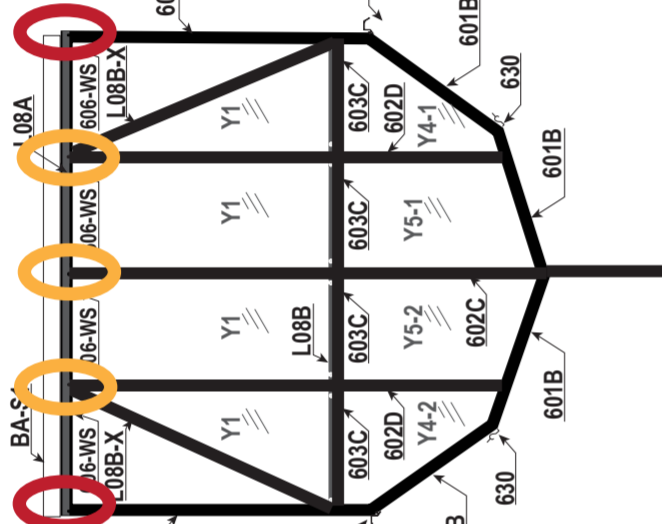

BACK

In boxes GRA-ELI-8A and GRA-ELI-8P,
the base for 8x8 is all in GRA-BAS-8.

**DIAGRAM SHOWS THE ASSEMBLED
8X24 GRANDIO ELITE
THE BOX CONFIGURATION IS AN ELITE 8X8
PLUS (2) 8 FOOT EXTENSION KITS**

Outside View