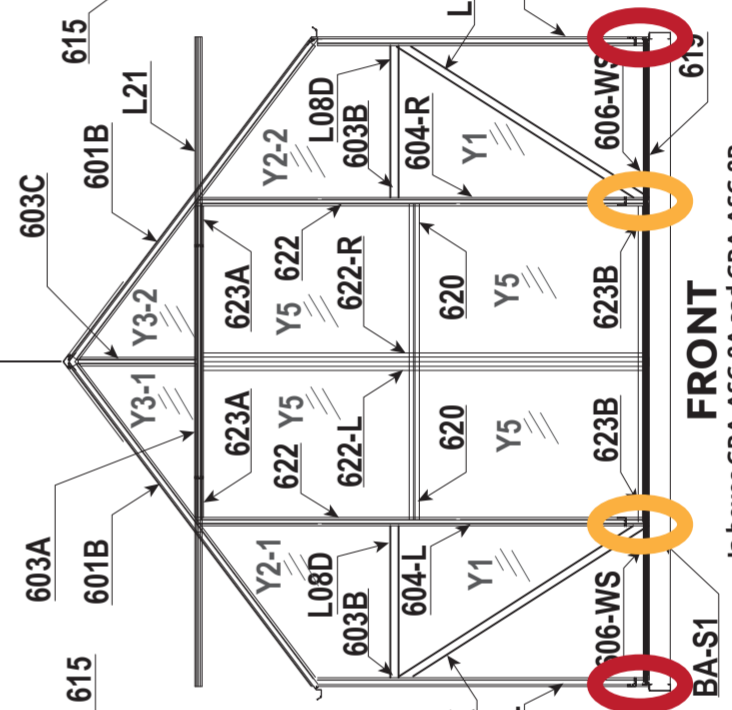

(8' Extension Side) 8X Ascent Side

(8' Extension Side) (GRA-ASC-8XA & GRA-ASC-8XP)
Ascent 8' Side Extension includes Base

(8'x8' Original Kit) (GRA-ASC-8A & GRA-ASC-8P & GRA-BA-8)
8x8 Ascent Includes Front, Back, Base, and Sides

RIGHT SIDE

In boxes GRA-ASC-8A and GRA-ASC-8P, the base for 8x8 is all in GRA-BAS-8.

FRONT

In boxes GRA-ASC-8A and GRA-ASC-8P, the base for 8x8 is all in GRA-BAS-8.

8x8 Ascent Side

LEFT SIDE

In boxes GRA-ASC-8A and GRA-ASC-8P, the base for 8x8 is all in GRA-BAS-8.