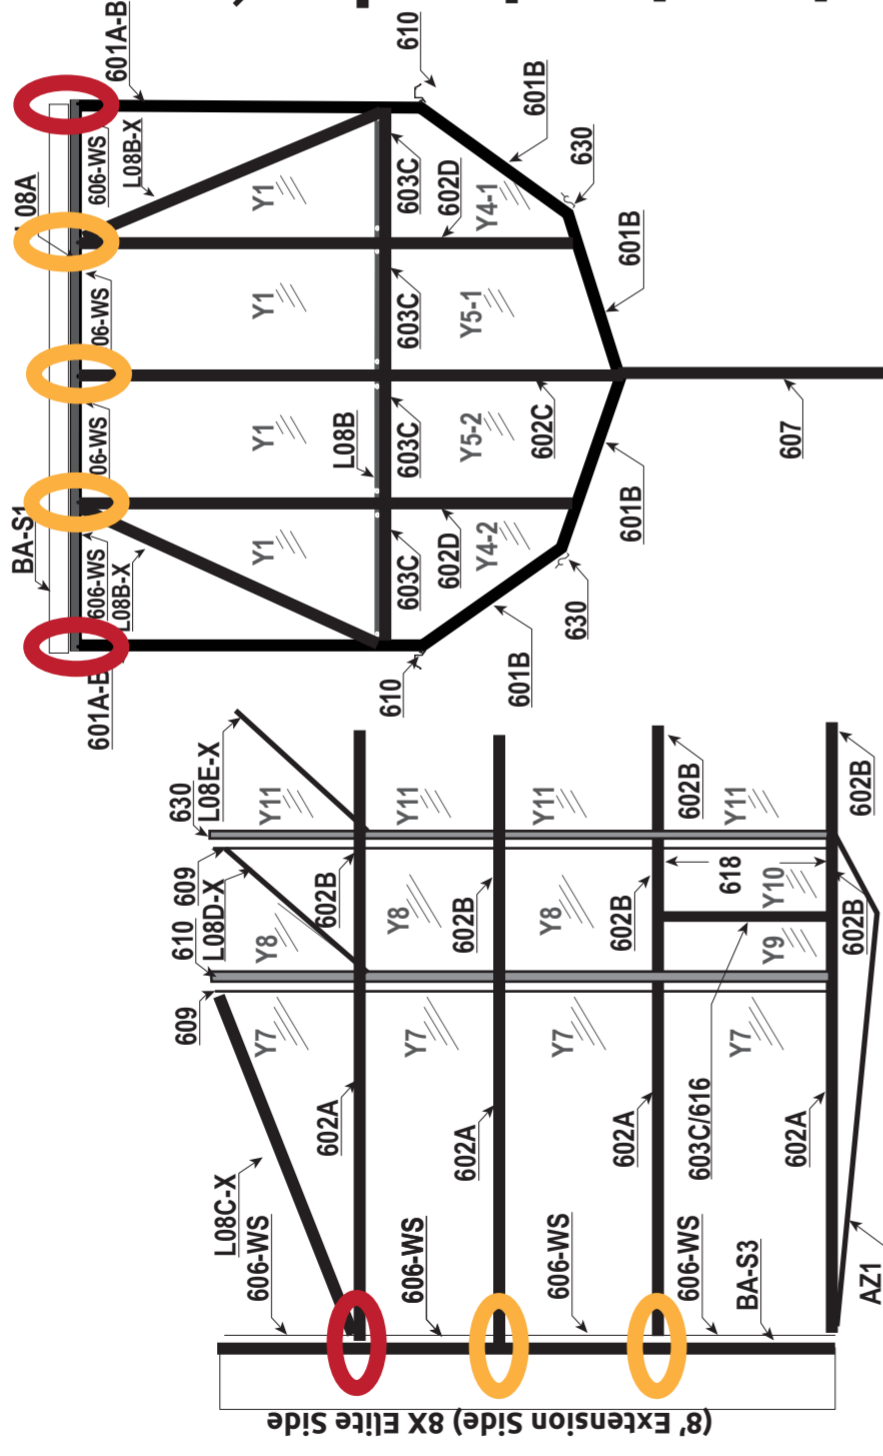

BACK

In boxes GRA-ELI-8A and GRA-ELI-8P, the base for 8x8 is all in GRA-BAS-8.

DIAGRAM SHOWS THE ASSEMBLED 8X16 GRANDIO ELITE
THE BOX CONFIGURATION IS AN ELITE 8X8 PLUS AN 8 FOOT EXTENSION KIT