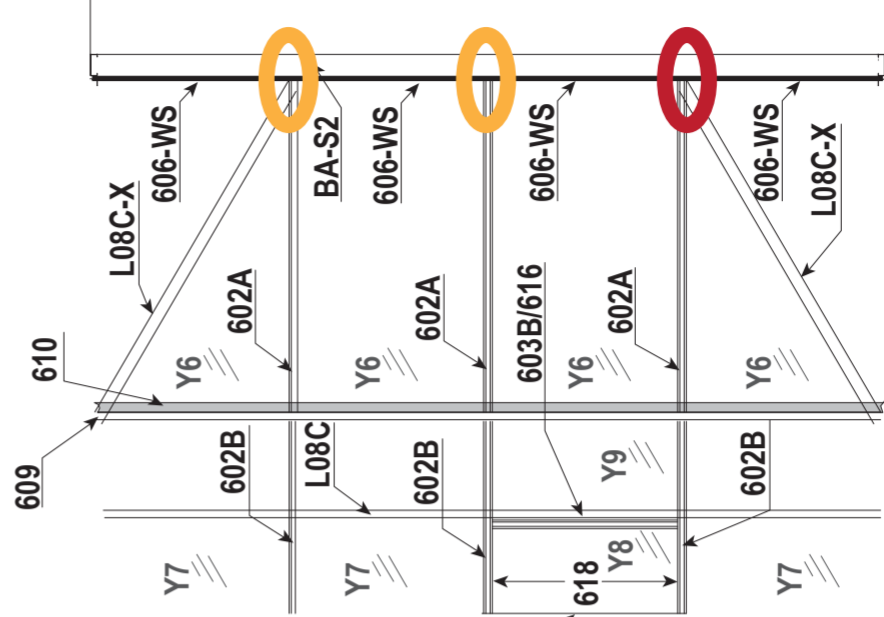

DIAGRAM SHOWS THE ASSEMBLED
(6'x4' BASIC CONFIGURATION)
6x4 ELEMENT KIT INCLUDES, FRONT,
BACK, AND SIDE WALLS.
GROUND BASE KIT IS SOLD SEPARATELY.

Grandio Element 6x4 with Steel Base Kit
Extreme Weather EZ1 Brace Placement

LEFT SIDE

RIGHT SIDE

FRONT

Outside View

**Grandio Ascent 8x8
Extreme Weather EZ1 Brace Placement**

- Desired Placement:**
- Optional Placement:**

**Grandio Ascent 8x12
Extreme Weather EZ1 Brace Placement**

- Desired Placement: █
- Optional Placement: █

BACK

In boxes GRA-ASC-8A and GRA-ASC-8P, the base for 8x8 is all in GRA-BAS-8.

DIAGRAM SHOWS THE ASSEMBLED 8X16 GRANDIO ASCENT THE BOX CONFIGURATION IS AN ASCENT 8X8 PLUS AN 8 FOOT EXTENSION KIT

Outside View

(8' Extension Side) 8X Ascent Side

(8' Extension Side) (GRA-ASC-8XA & GRA-ASC-8XP)
Ascent 8' Side Extension includes Base

(8'x8' Original Kit) (GRA-ASC-8A & GRA-ASC-8P & GRA-BA-8)
8x8 Ascent Includes Front, Back, Base, and Sides