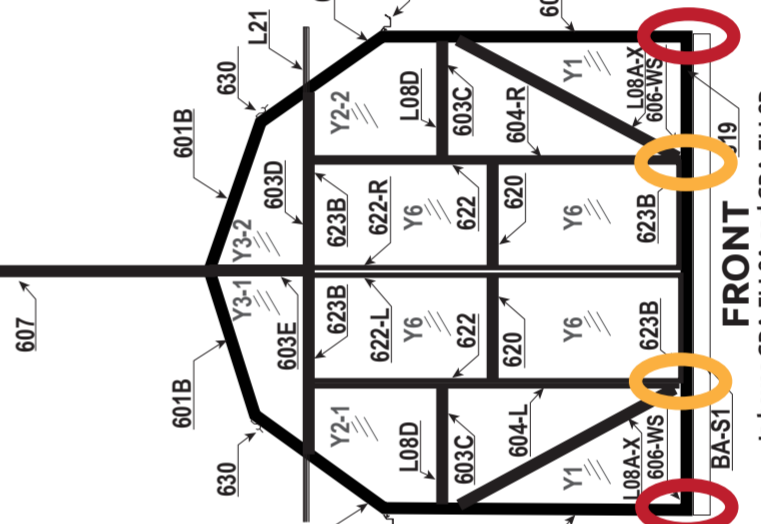

FRONT
In boxes GRA-ELI-8A and GRA-ELI-8P,
the base for 8x8 is all in GRA-BAS-8.