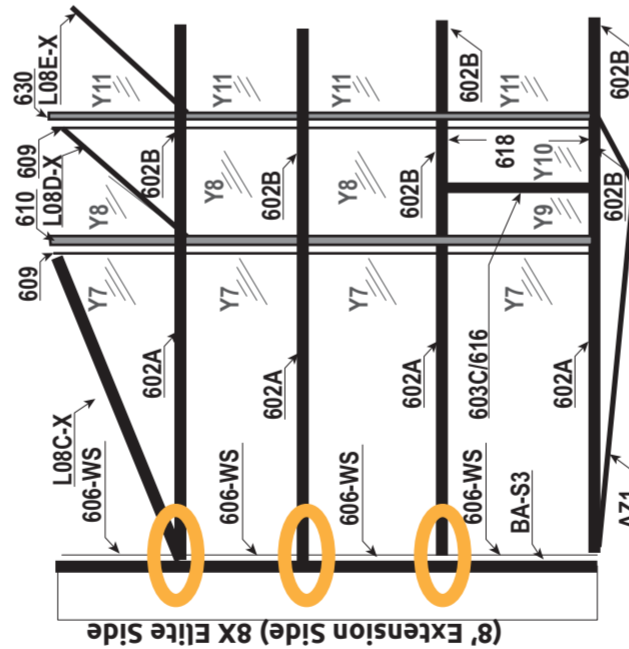

FRONT
In boxes GRA-ELI-8A and GRA-ELI-8P,
the base for 8x8 is all in GRA-BAS-8.