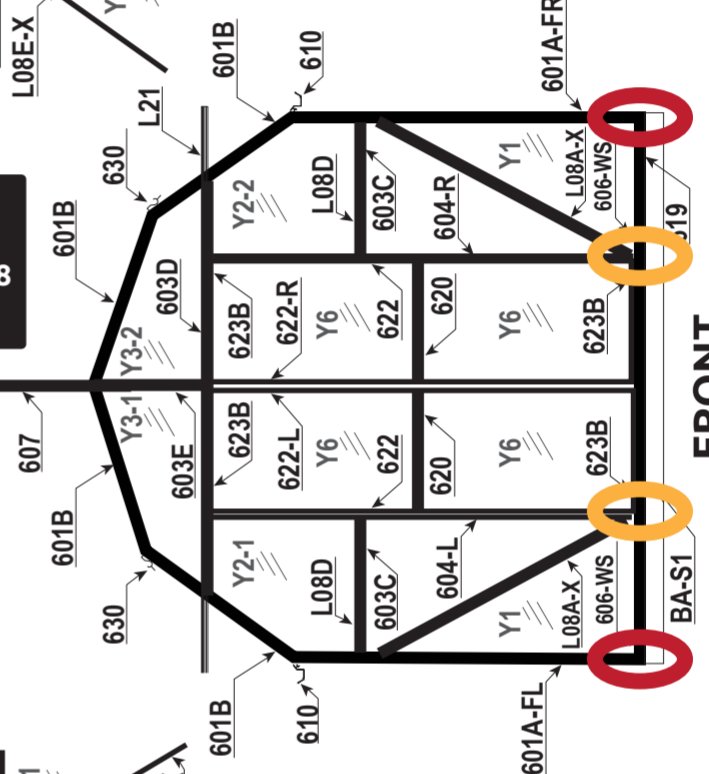

FRONT

In boxes GRA-ELI-8A and GRA-ELI-8P,
the base for 8x8 is all in GRA-BAS-8.

Grandio Elite 8x12
Extreme Weather EZ1 Brace Placement

- Desired Placement:
- Optional Placement: