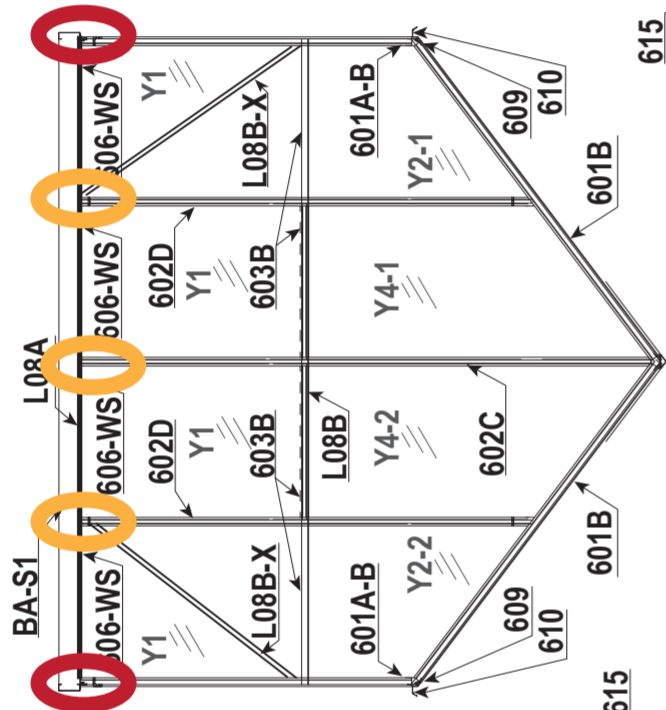

BACK

In boxes GRA-ASC-8A and GRA-ASC-8P, the base for 8x8 is all in GRA-BAS-8.

DIAGRAM SHOWS THE ASSEMBLED 8X16 GRANDIO ASCENT THE BOX CONFIGURATION IS AN ASCENT 8X8 PLUS AN 8 FOOT EXTENSION KIT

Outside View