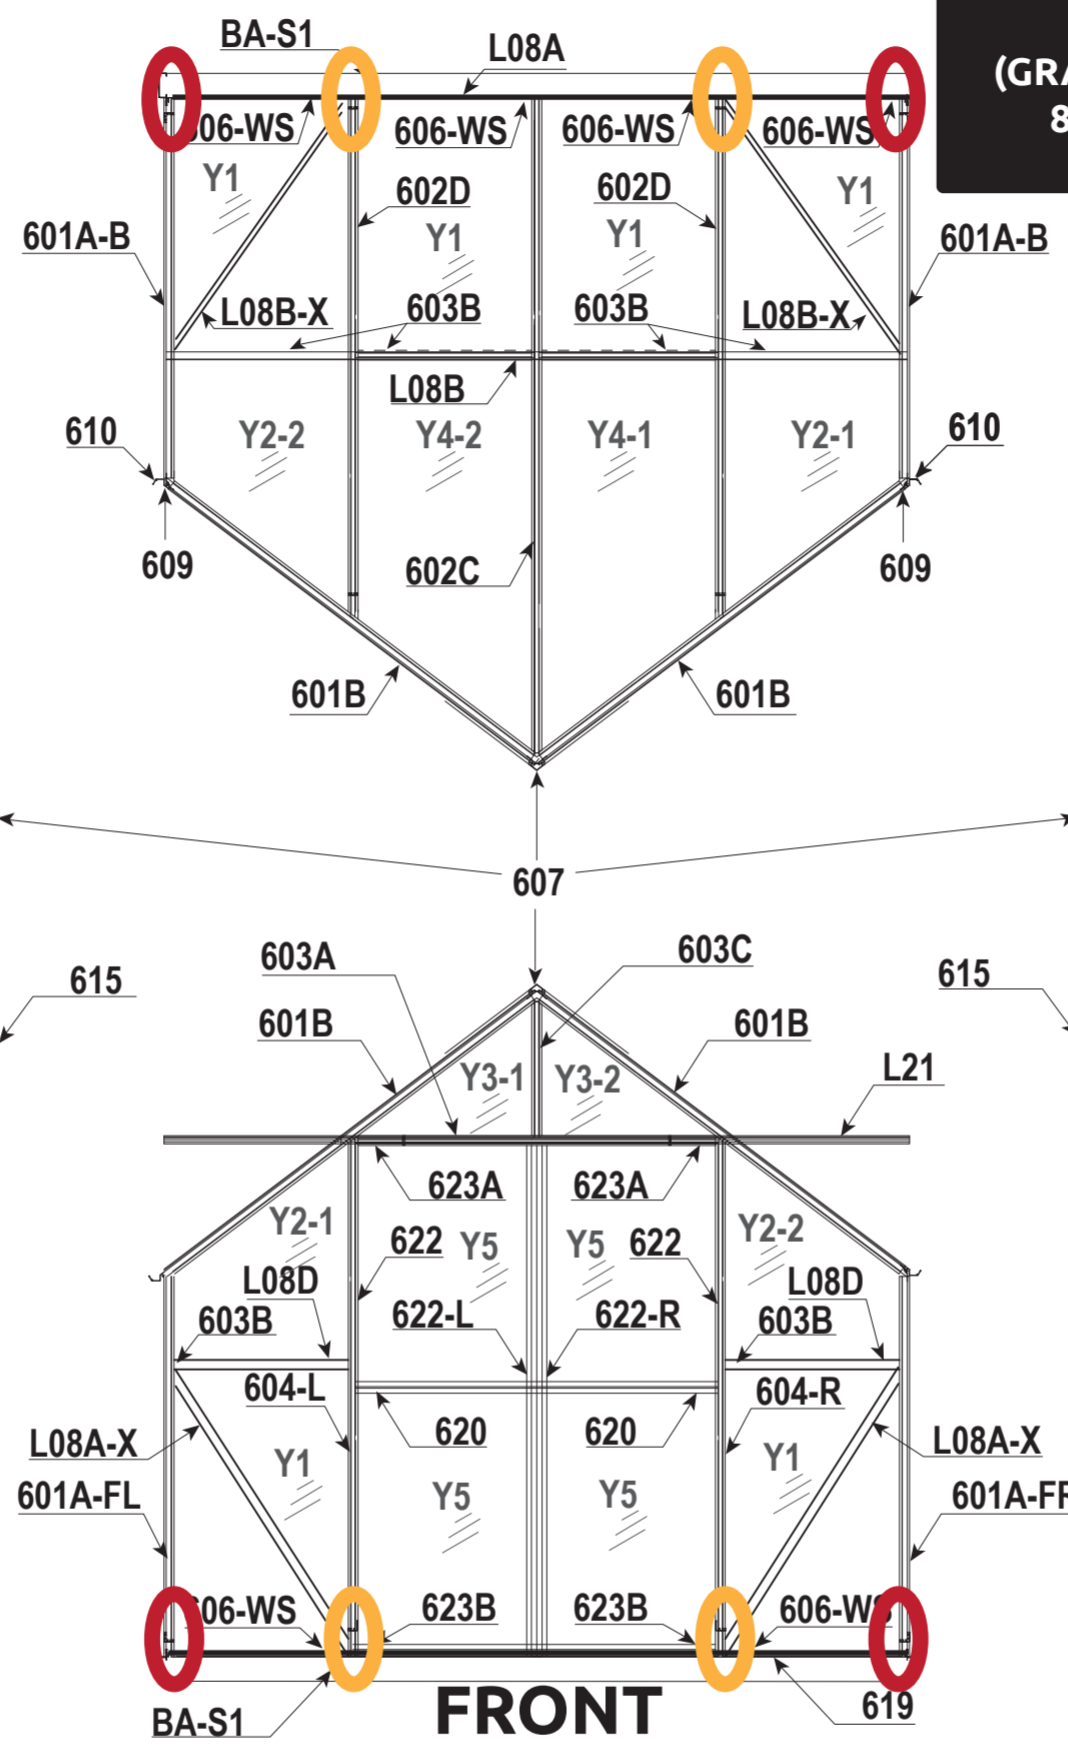

DIAGRAM SHOWS THE ASSEMBLED
(6'x4' BASIC CONFIGURATION)
6x4 ELEMENT KIT INCLUDES, FRONT,
BACK, AND SIDE WALLS.
GROUND BASE KIT IS SOLD SEPARATELY.

Grandio Element 6x4 with Steel Base Kit
Extreme Weather EZ1 Brace Placement

- Desired Placement:**
- Optional Placement:**

**DIAGRAM SHOWS THE ASSEMBLED 6X12 ELEMENT
(6'x8' BASIC CONFIGURATION WITH 4' EXTENSION KIT)
GROUND BASE KIT IS SOLD WITH THIS PACKAGE.**

**Grandio Element 6x12 with Steel Base Kit
Extreme Weather EZ1 Brace Placement**

Desired Placement:
Optional Placement:

**DIAGRAM SHOWS THE ASSEMBLED
(8'x8' BASIC CONFIGURATION)
(GRA-ASC-8A & GRA-ASC-8P & GRA-BA-8)
8x8 ASCENT KIT INCLUDES, FRONT,
BACK, BASE AND SIDES.**

LEFT SIDE

RIGHT SIDE

LEFT SIDE

RIGHT SIDE

FRONT

Outside View

**Grandio Ascent 8x8
Extreme Weather EZ1 Brace Placement**

- Desired Placement:**
- Optional Placement:**

**Grandio Ascent 8x12
Extreme Weather EZ1 Brace Placement**

- Desired Placement: █
- Optional Placement: █