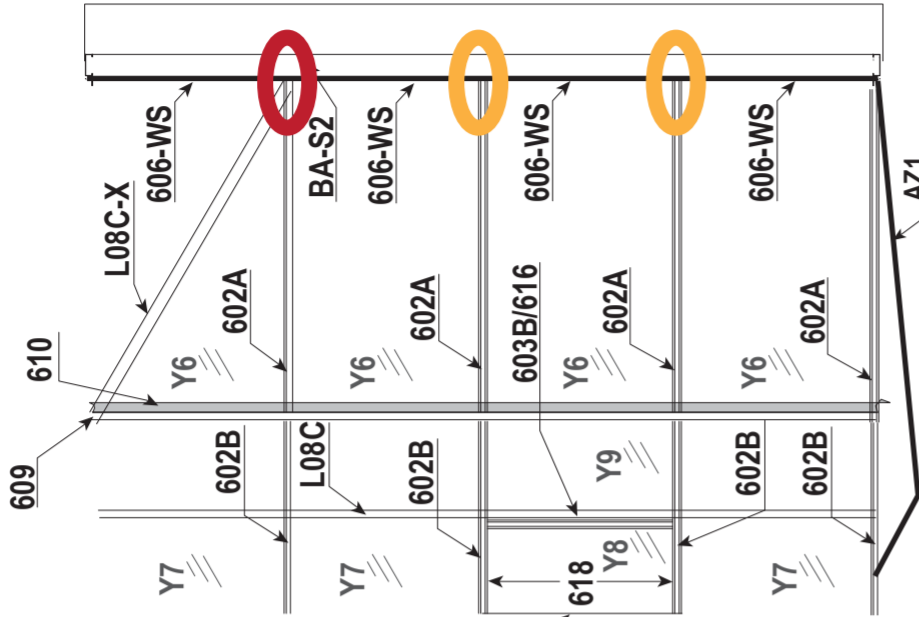

DIAGRAM SHOWS THE ASSEMBLED
(6'x4' BASIC CONFIGURATION)
6x4 ELEMENT KIT INCLUDES, FRONT,
BACK, AND SIDE WALLS.
GROUND BASE KIT IS SOLD SEPARATELY.

Grandio Element 6x4 with Steel Base Kit
Extreme Weather EZ1 Brace Placement

LEFT SIDE

RIGHT SIDE

FRONT

Outside View

**Grandio Ascent 8x8
Extreme Weather EZ1 Brace Placement**

- Desired Placement:**
- Optional Placement:**

**Grandio Ascent 8x12
Extreme Weather EZ1 Brace Placement**

- Desired Placement: █
- Optional Placement: █

BACK

In boxes GRA-ASC-8A and GRA-ASC-8P, the base for 8x8 is all in GRA-BAS-8.

DIAGRAM SHOWS THE ASSEMBLED 8X16 GRANDIO ASCENT THE BOX CONFIGURATION IS AN ASCENT 8X8 PLUS AN 8 FOOT EXTENSION KIT

Outside View

(8' Extension Side) 8X Ascent Side

(8' Extension Side) (GRA-ASC-8XA & GRA-ASC-8XP)
Ascent 8' Side Extension includes Base

(8'x8' Original Kit) (GRA-ASC-8A & GRA-ASC-8P & GRA-BA-8)
8x8 Ascent Includes Front, Back, Base, and Sides