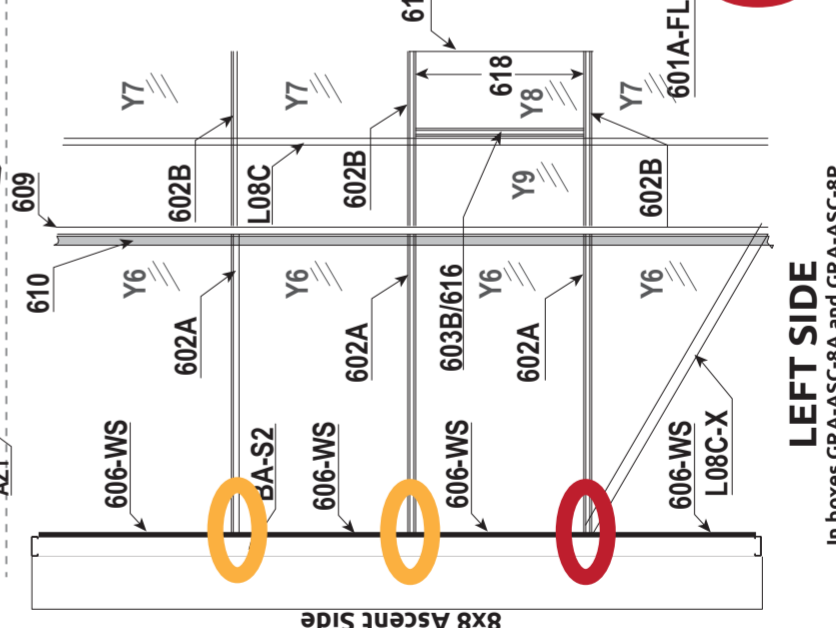

Outside View

(8' Extension Side) 8X Ascent Side

RIGHT SIDE

In boxes GRA-ASC-8A and GRA-ASC-8P, the base for 8x8 is all in GRA-BAS-8.

FRONT

In boxes GRA-ASC-8A and GRA-ASC-8P, the base for 8x8 is all in GRA-BAS-8.

8x8 Ascent Side

LEFT SIDE

In boxes GRA-ASC-8A and GRA-ASC-8P, the base for 8x8 is all in GRA-BAS-8.

(4' Extensions Side) 4X Ascent Side

**Grandio Ascent 8x20
Extreme Weather EZ1 Brace Placement**

Desired Placement: █
Optional Placement: █