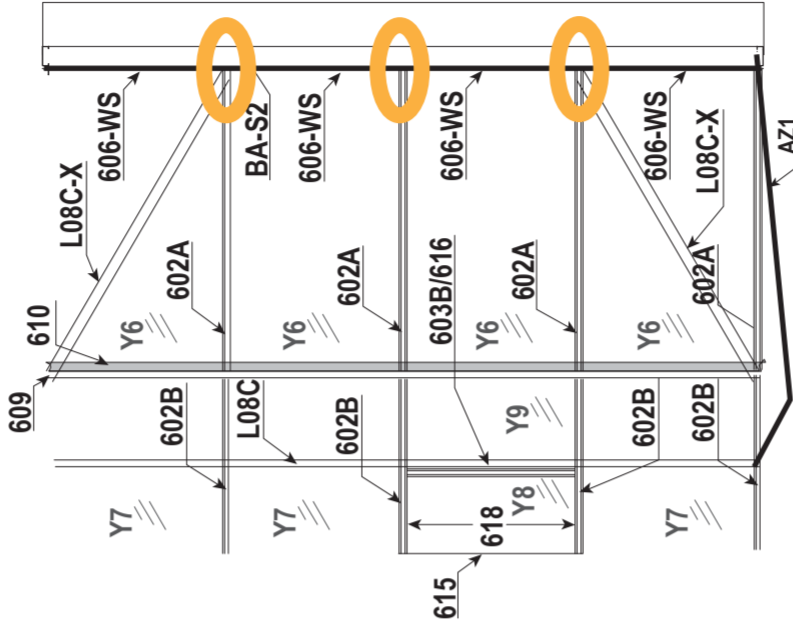

DIAGRAM SHOWS THE ASSEMBLED
(6'x4' BASIC CONFIGURATION)
6x4 ELEMENT KIT INCLUDES, FRONT,
BACK, AND SIDE WALLS.
GROUND BASE KIT IS SOLD SEPARATELY.

Grandio Element 6x4 with Steel Base Kit
Extreme Weather EZ1 Brace Placement

Grandio Ascent 8x16 Extreme Weather EZ1 Brace Placement

- Desired Placement:
- Optional Placement:

BACK

In boxes GRA-ASC-8A and GRA-ASC-8P, the base for 8x8 is all in GRA-BAS-8.

(4' Extension Side) (GRA-ASC-4X)
Ascent 4' Side Extension
Includes Base

(8' Extension Side) (GRA-ASC-8XA & GRA-ASC-8XP)
Ascent 8' Side Extension includes Base

(8'x8' Original Kit) (GRA-ASC-8A & GRA-ASC-8P & GRA-BA-8)
8x8 Ascent Includes Front, Back, Base, and Sides

DIAGRAM SHOWS THE ASSEMBLED
8X20 GRANDIO ASCENT
THE BOX CONFIGURATION IS AN ELITE 8X8
PLUS AN 8 FOOT AND A 4 FOOT EXTENSION KIT