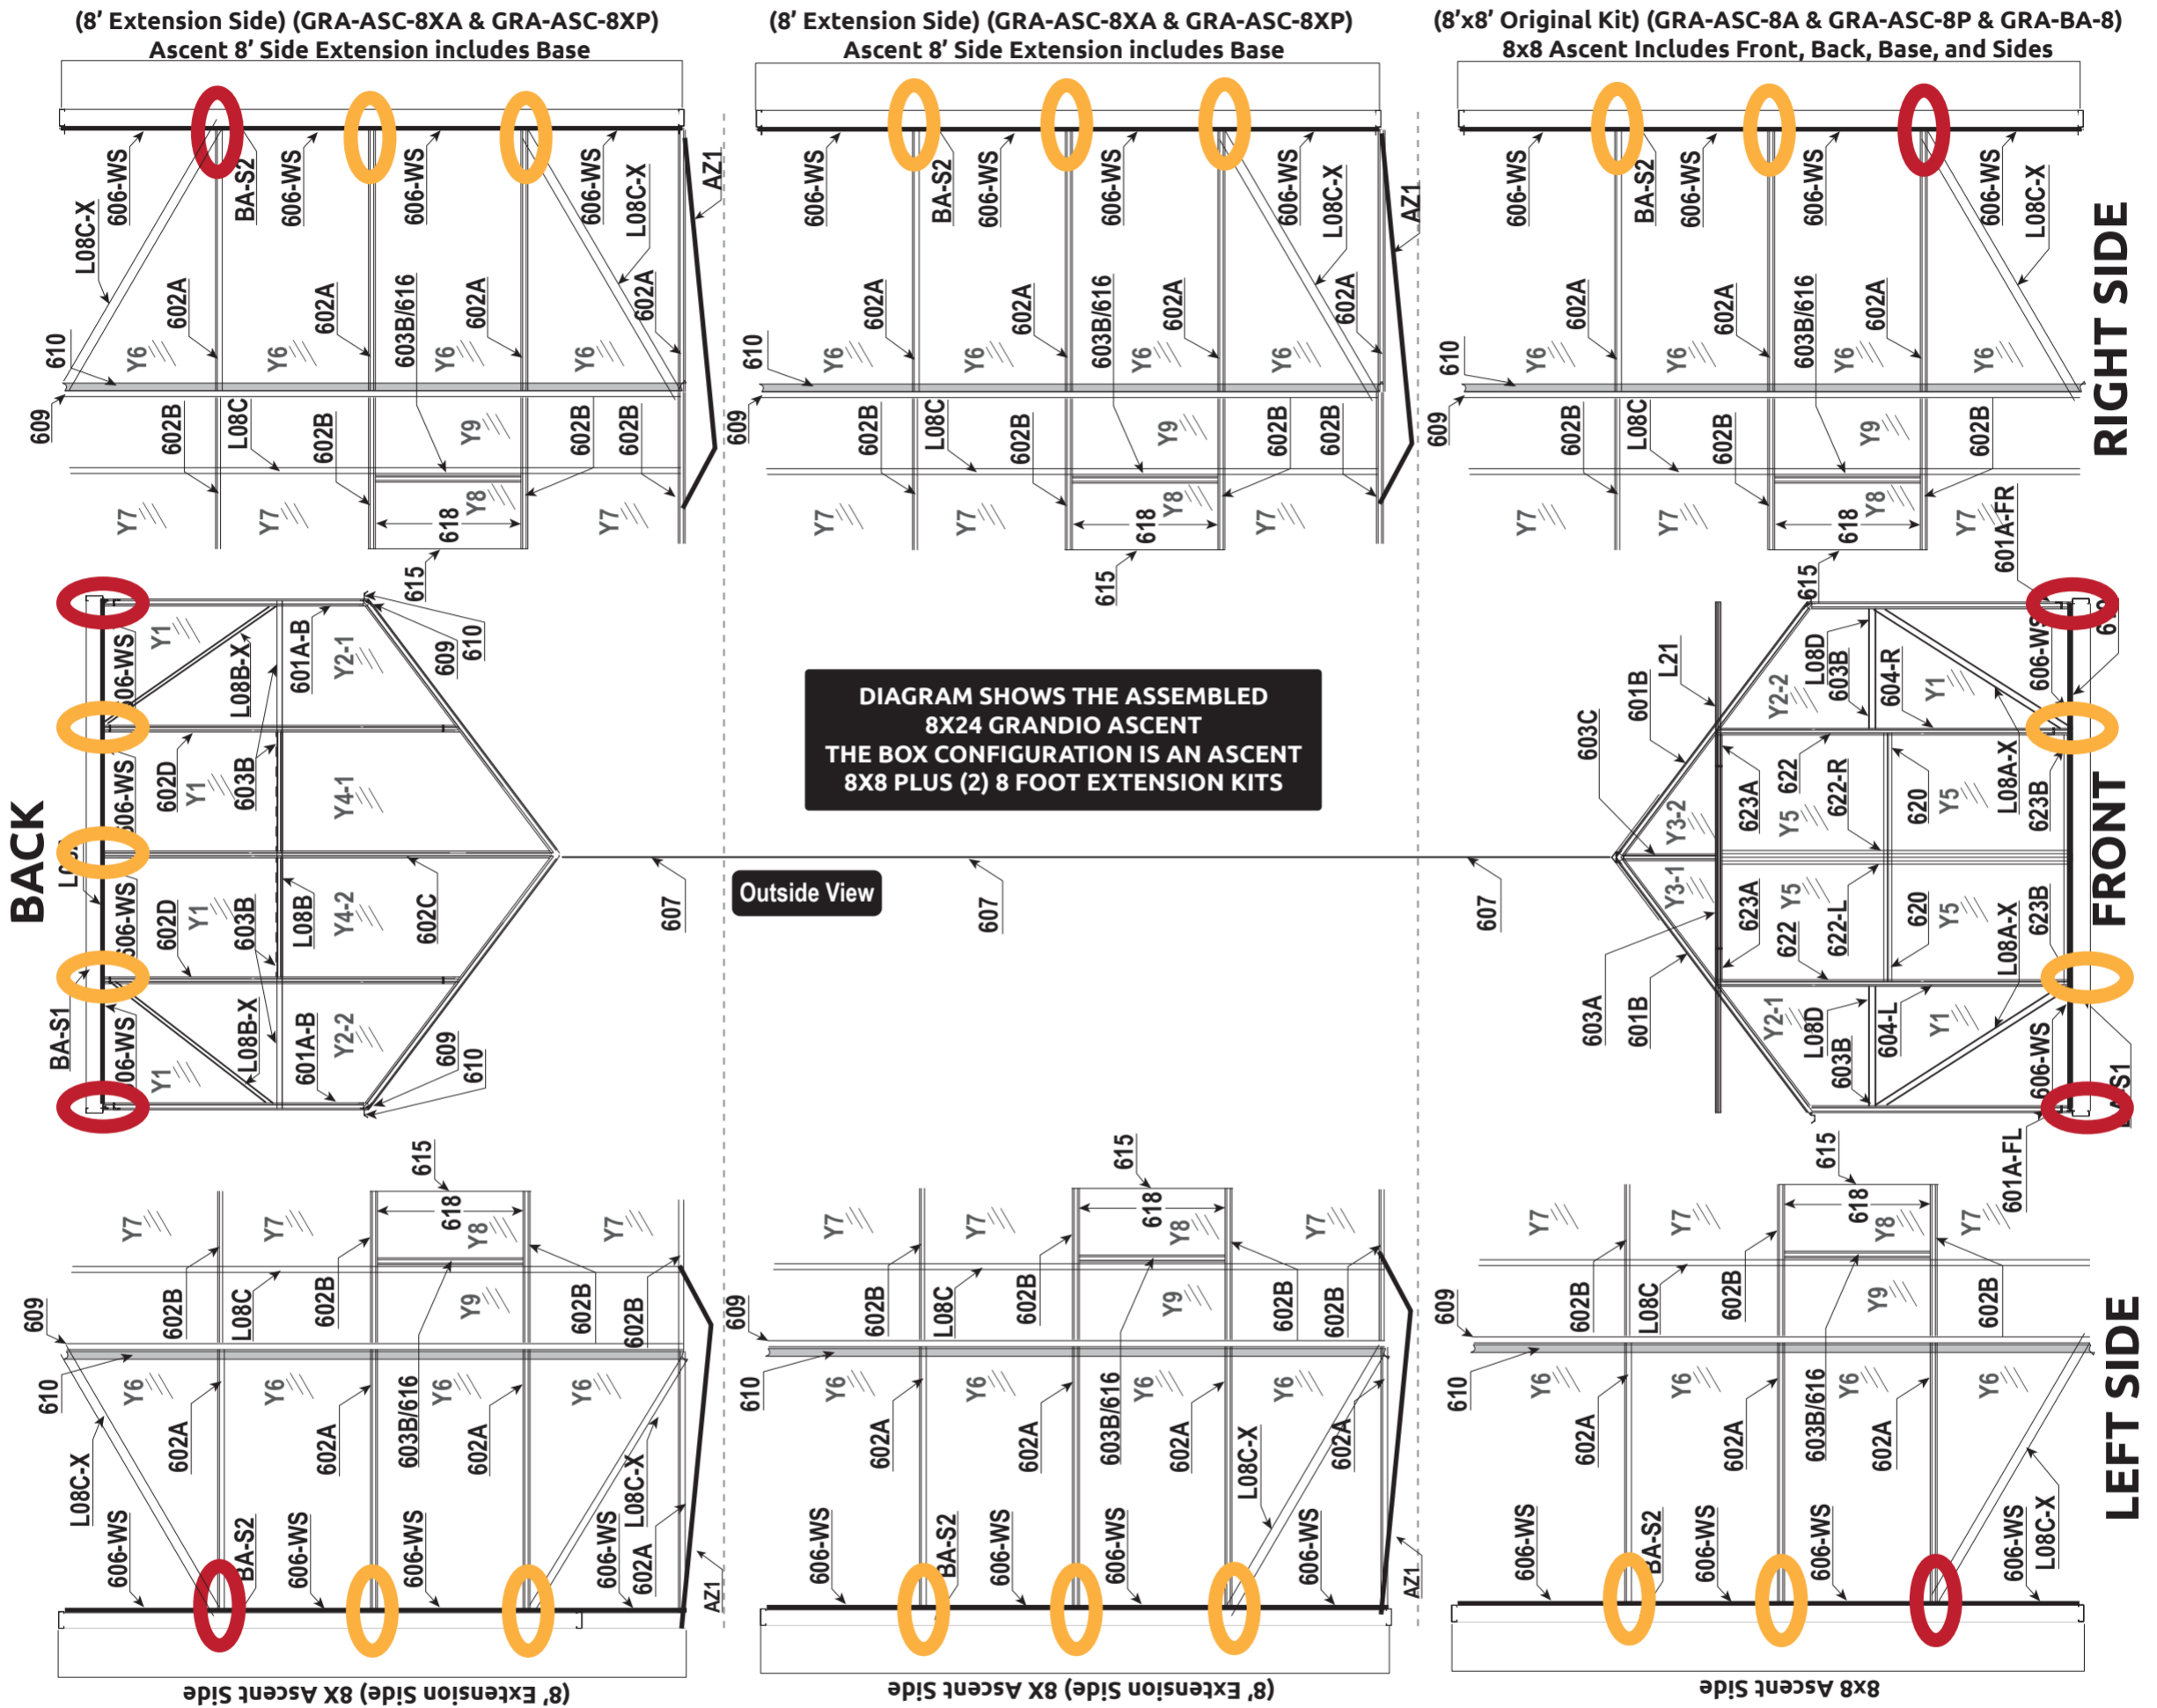

8x8 Ascent Side

LEFT SIDE

In boxes GRA-ASC-8A and GRA-ASC-8P, the base for 8x8 is all in GRA-BAS-8.

(4' Extensions Side) 4X Ascent Side

**Grandio Ascent 8x20
Extreme Weather EZ1 Brace Placement**

Desired Placement: █
Optional Placement: █