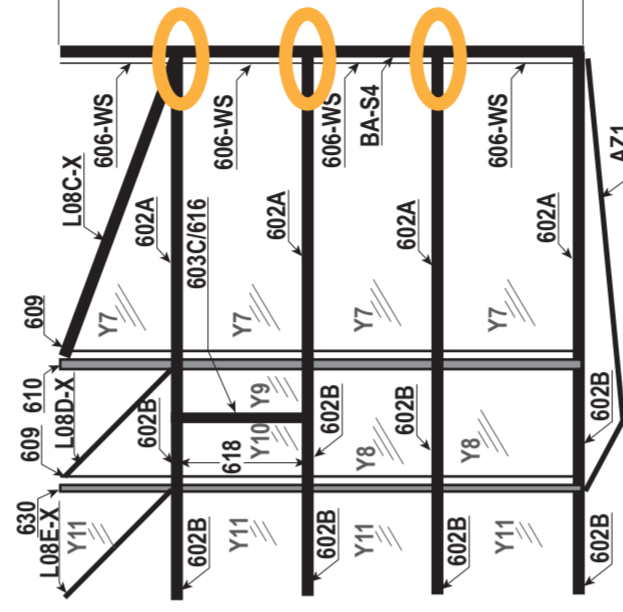

DIAGRAM SHOWS THE ASSEMBLED
(6'x4' BASIC CONFIGURATION)
6x4 ELEMENT KIT INCLUDES, FRONT,
BACK, AND SIDE WALLS.
GROUND BASE KIT IS SOLD SEPARATELY.

Grandio Element 6x4 with Steel Base Kit
Extreme Weather EZ1 Brace Placement

Grandio Elite 8x20 Extreme Weather EZ1 Brace Placement

Desired Placement: █
Optional Placement: █

RIGHT SIDE
In boxes GRA-ELI-8A and GRA-ELI-8P,
the base for 8x8 is all in GRA-BA-S-8.

FRONT
In boxes GRA-ELI-8A and GRA-ELI-8P,
the base for 8x8 is all in GRA-BA-S-8.

LEFT SIDE
In boxes GRA-ELI-8A and GRA-ELI-8P,
the base for 8x8 is all in GRA-BA-S-8.

**(8' Extension Side) (GRA-ELI-8XA & GRA-ELI-8XP)
Elite 8' Side Extension includes Base**

**(8' Extension Side) (GRA-ELI-8XA & GRA-ELI-8XP)
Elite 8' Side Extension includes Base**