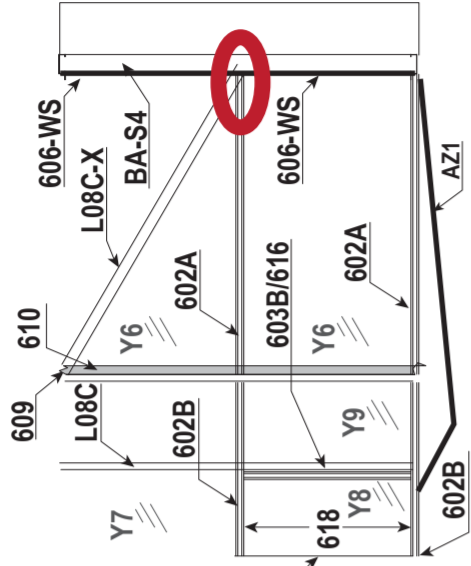

Grandio Ascent 8x16 Extreme Weather EZ1 Brace Placement

- Desired Placement:
- Optional Placement:

BACK

In boxes GRA-ASC-8A and GRA-ASC-8P, the base for 8x8 is all in GRA-BAS-8.

(4' Extension Side) (GRA-ASC-4X)
Ascent 4' Side Extension
Includes Base

(8' Extension Side) (GRA-ASC-8XA & GRA-ASC-8XP)
Ascent 8' Side Extension includes Base

(8'x8' Original Kit) (GRA-ASC-8A & GRA-ASC-8P & GRA-BA-8)
8x8 Ascent Includes Front, Back, Base, and Sides

DIAGRAM SHOWS THE ASSEMBLED
8X20 GRANDIO ASCENT
THE BOX CONFIGURATION IS AN ELITE 8X8
PLUS AN 8 FOOT AND A 4 FOOT EXTENSION KIT