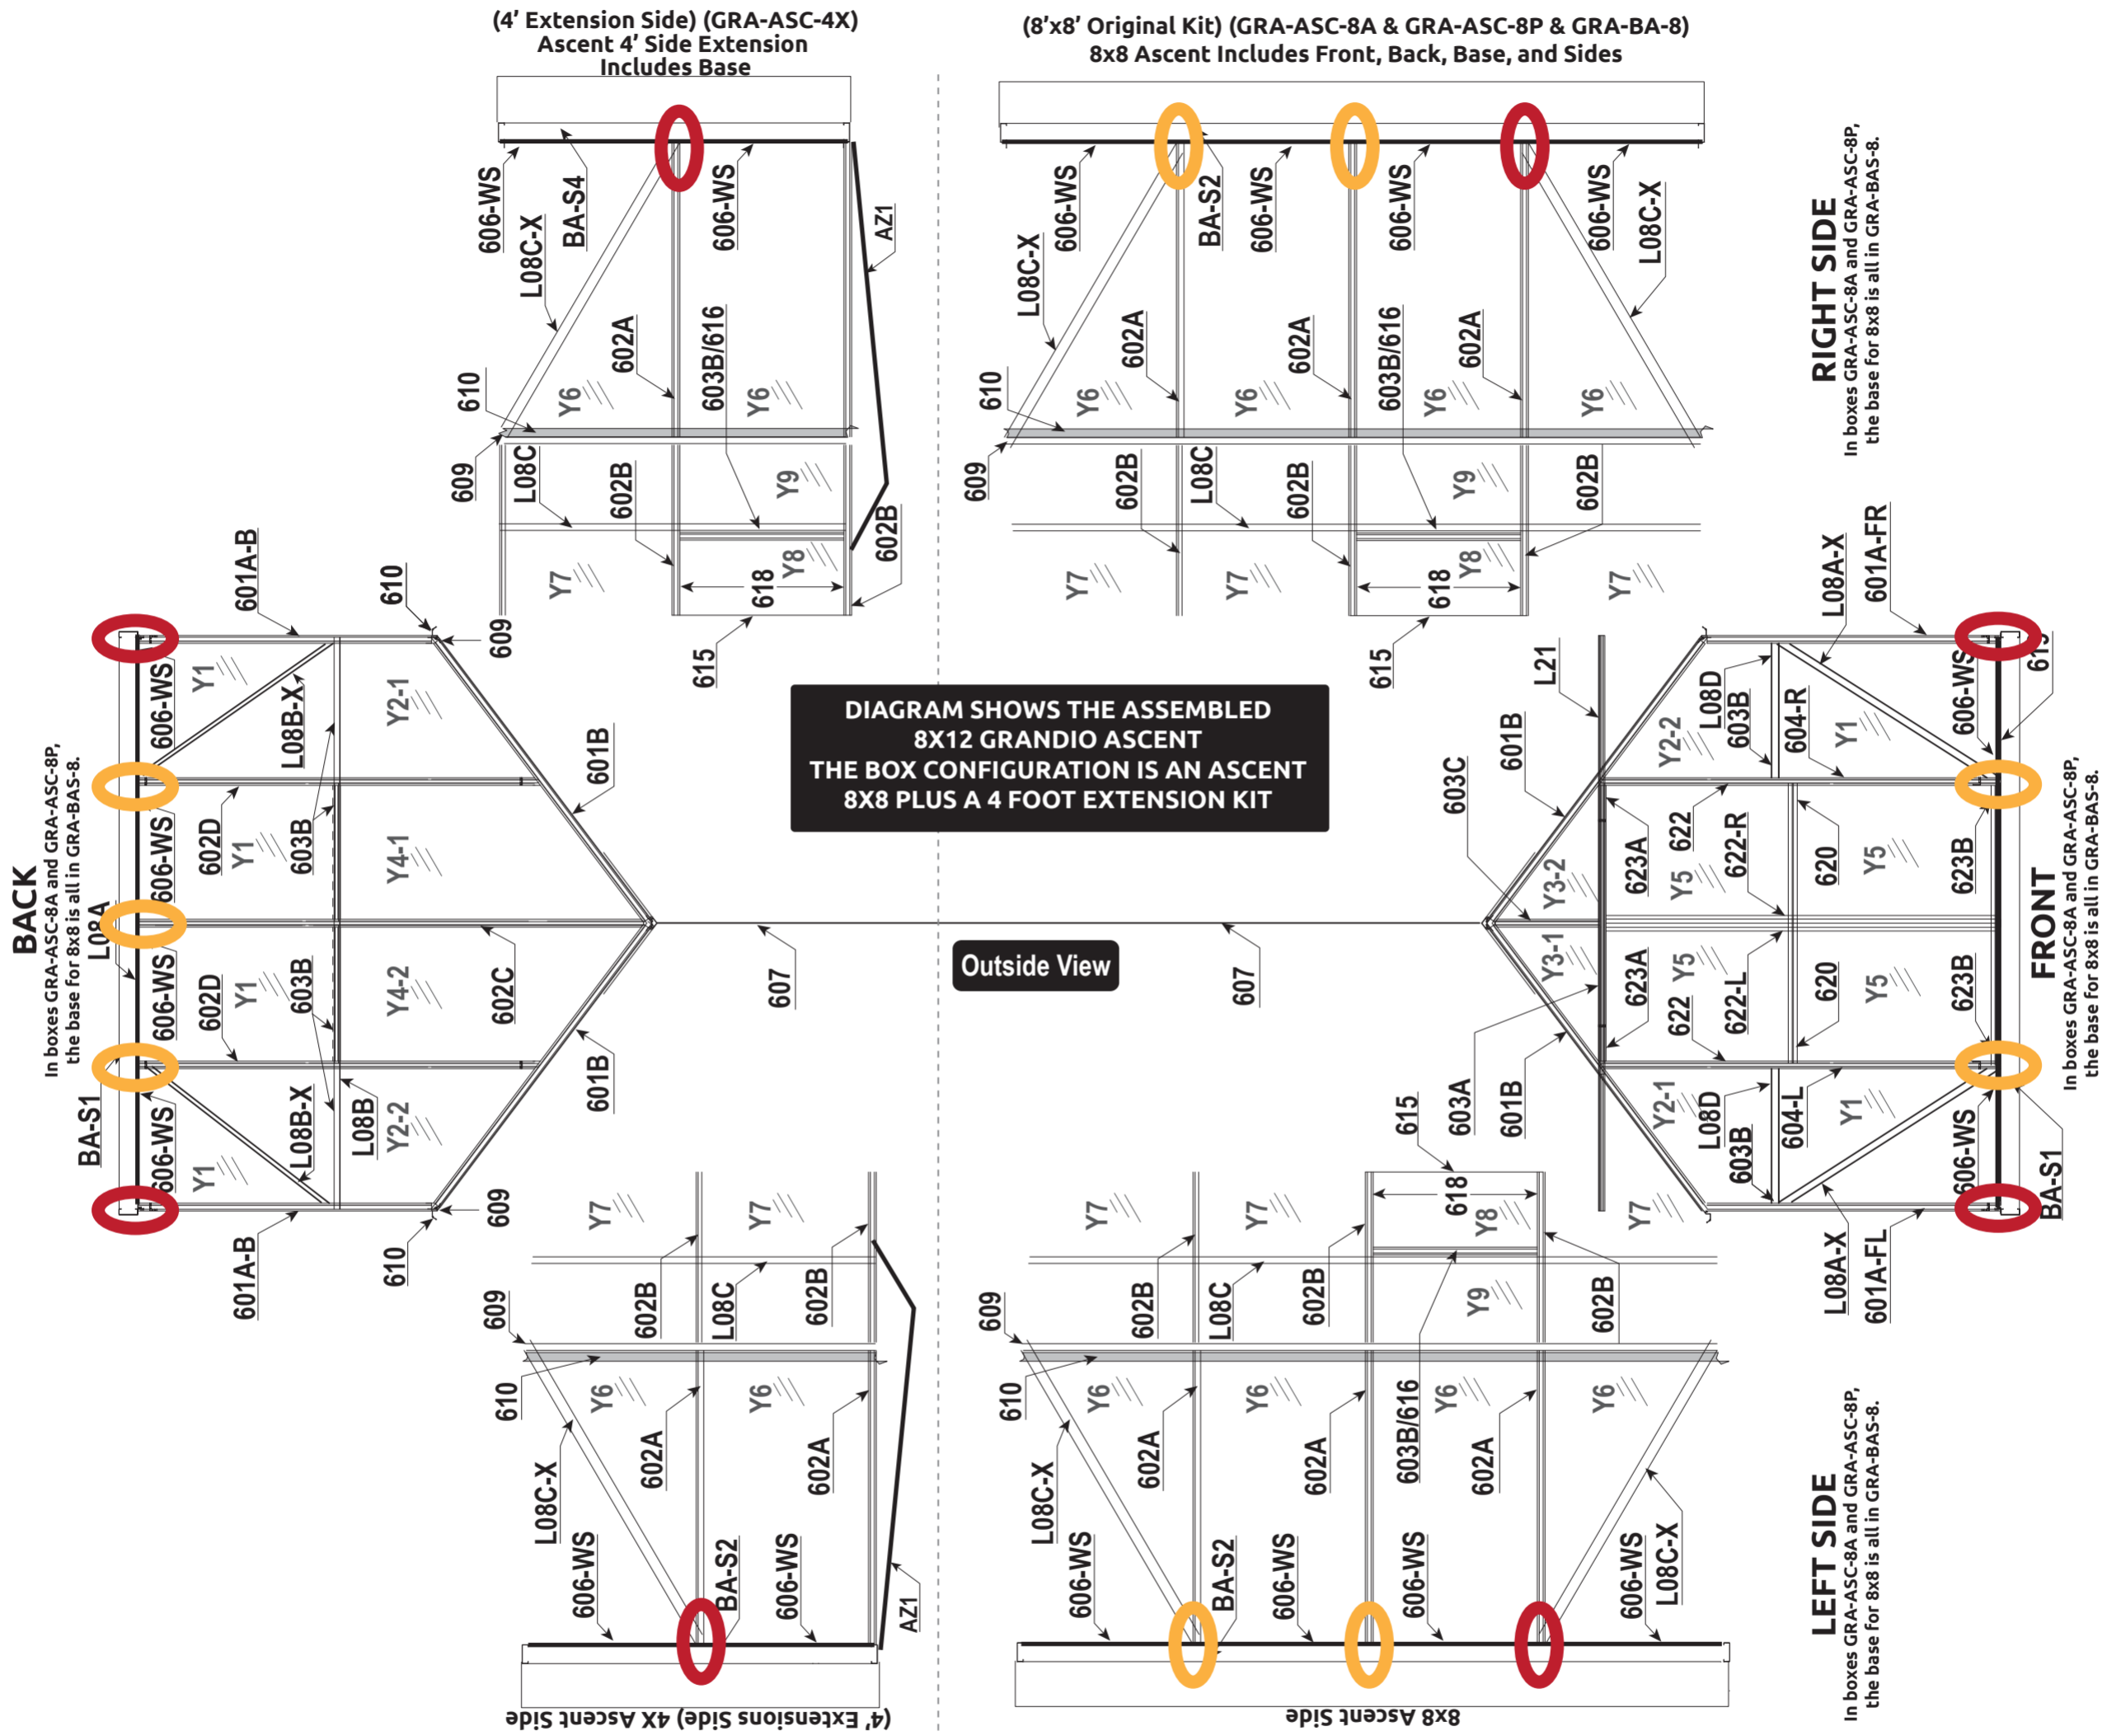

DIAGRAM SHOWS THE ASSEMBLED
(6'x4' BASIC CONFIGURATION)
6x4 ELEMENT KIT INCLUDES, FRONT,
BACK, AND SIDE WALLS.
GROUND BASE KIT IS SOLD SEPARATELY.

Grandio Element 6x4 with Steel Base Kit
Extreme Weather EZ1 Brace Placement

Desired Placement: 
Optional Placement: 

**DIAGRAM SHOWS THE ASSEMBLED
(6'x8' BASIC CONFIGURATION)
6x8 ELEMENT KIT INCLUDES, FRONT,
BACK, AND SIDE WALLS.
GROUND BASE KIT IS SOLD SEPARATELY.**

**Grandio Element 6x8 with Steel Base Kit
Extreme Weather EZ1 Brace Placement**

- Desired Placement:**
- Optional Placement:**

**DIAGRAM SHOWS THE ASSEMBLED 6X12 ELEMENT
(6'x8' BASIC CONFIGURATION WITH 4' EXTENSION KIT)
GROUND BASE KIT IS SOLD WITH THIS PACKAGE.**

**Grandio Element 6x12 with Steel Base Kit
Extreme Weather EZ1 Brace Placement**

LEFT SIDE

RIGHT SIDE

FRONT

Outside View

**Grandio Ascent 8x8
Extreme Weather EZ1 Brace Placement**

- Desired Placement:**
- Optional Placement:**

**Grandio Ascent 8x12
Extreme Weather EZ1 Brace Placement**

- Desired Placement: █
- Optional Placement: █