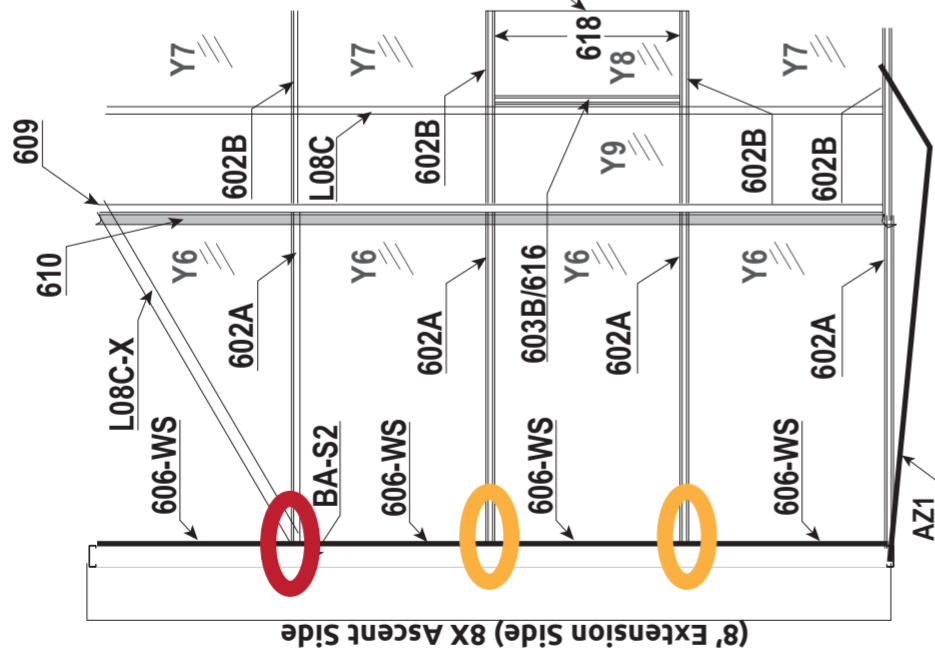

LEFT SIDE

RIGHT SIDE

FRONT

Outside View

**Grandio Ascent 8x8
Extreme Weather EZ1 Brace Placement**

- Desired Placement:**
- Optional Placement:**

**Grandio Ascent 8x12
Extreme Weather EZ1 Brace Placement**

- Desired Placement: █
- Optional Placement: █

BACK

In boxes GRA-ASC-8A and GRA-ASC-8P, the base for 8x8 is all in GRA-BAS-8.

DIAGRAM SHOWS THE ASSEMBLED 8X16 GRANDIO ASCENT THE BOX CONFIGURATION IS AN ASCENT 8X8 PLUS AN 8 FOOT EXTENSION KIT

Outside View

(8' Extension Side) 8X Ascent Side

(8' Extension Side) (GRA-ASC-8XA & GRA-ASC-8XP)
Ascent 8' Side Extension includes Base

(8'x8' Original Kit) (GRA-ASC-8A & GRA-ASC-8P & GRA-BA-8)
8x8 Ascent Includes Front, Back, Base, and Sides