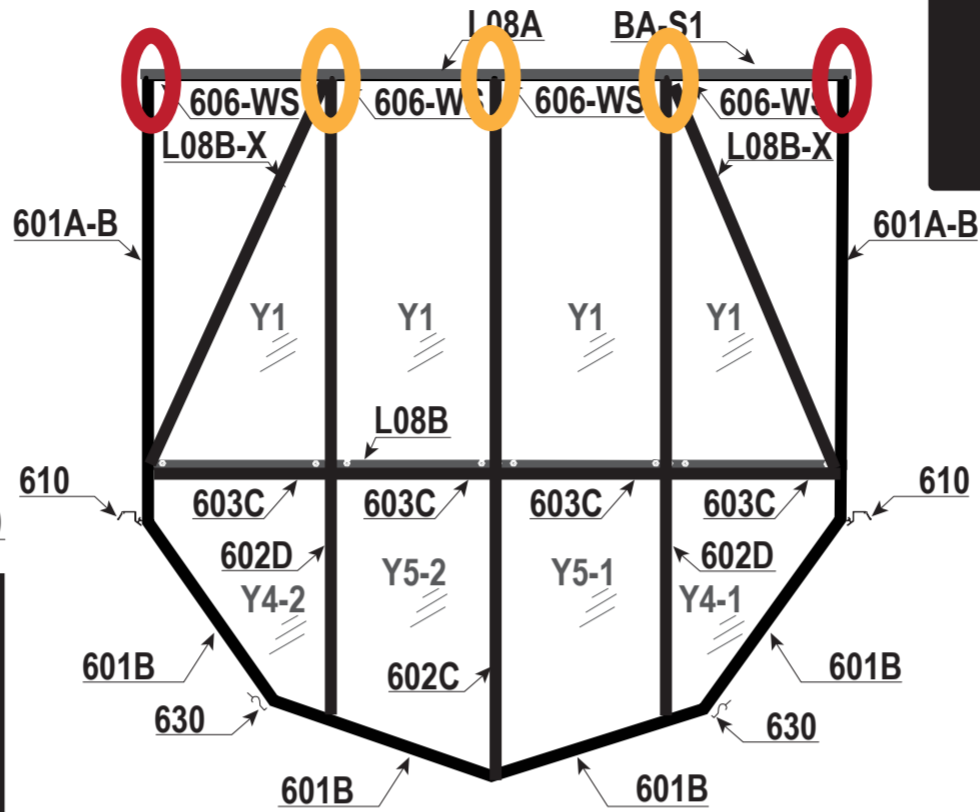

BACK

DIAGRAM SHOWS THE ASSEMBLED (8'x8' BASIC CONFIGURATION) (GRA-ELI-8A & GRA-ELI-8P & GRA-BA-8) 8x8 ELITE KIT INCLUDES, FRONT, BACK, BASE AND SIDES.