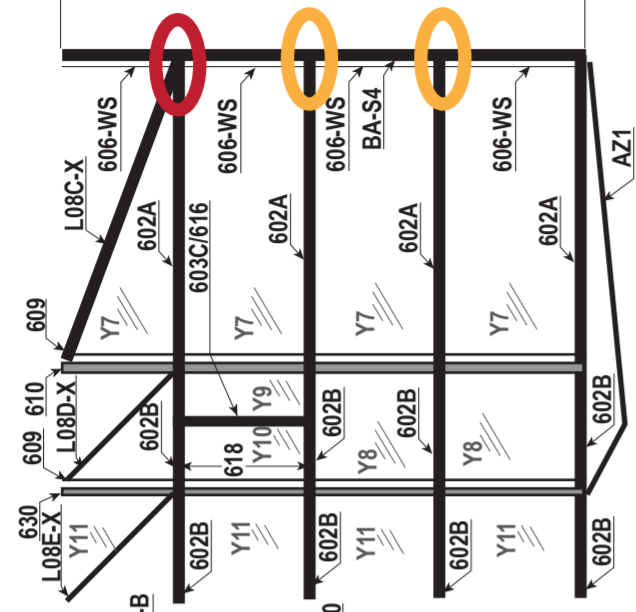

DIAGRAM SHOWS THE ASSEMBLED
(6'x4' BASIC CONFIGURATION)
6x4 ELEMENT KIT INCLUDES, FRONT,
BACK, AND SIDE WALLS.
GROUND BASE KIT IS SOLD SEPARATELY.

Grandio Element 6x4 with Steel Base Kit
Extreme Weather EZ1 Brace Placement

Desired Placement: 
Optional Placement: 

**DIAGRAM SHOWS THE ASSEMBLED
(6'x8' BASIC CONFIGURATION)
6x8 ELEMENT KIT INCLUDES, FRONT,
BACK, AND SIDE WALLS.
GROUND BASE KIT IS SOLD SEPARATELY.**

**Grandio Element 6x8 with Steel Base Kit
Extreme Weather EZ1 Brace Placement**

Grandio Elite 8x20 Extreme Weather EZ1 Brace Placement

Desired Placement: █
Optional Placement: █

RIGHT SIDE
In boxes GRA-ELI-8A and GRA-ELI-8P,
the base for 8x8 is all in GRA-BA-S-8.

FRONT
In boxes GRA-ELI-8A and GRA-ELI-8P,
the base for 8x8 is all in GRA-BA-S-8.

LEFT SIDE
In boxes GRA-ELI-8A and GRA-ELI-8P,
the base for 8x8 is all in GRA-BA-S-8.

**(8' Extension Side) (GRA-ELI-8XA & GRA-ELI-8XP)
Elite 8' Side Extension includes Base**

**(8' Extension Side) (GRA-ELI-8XA & GRA-ELI-8XP)
Elite 8' Side Extension includes Base**