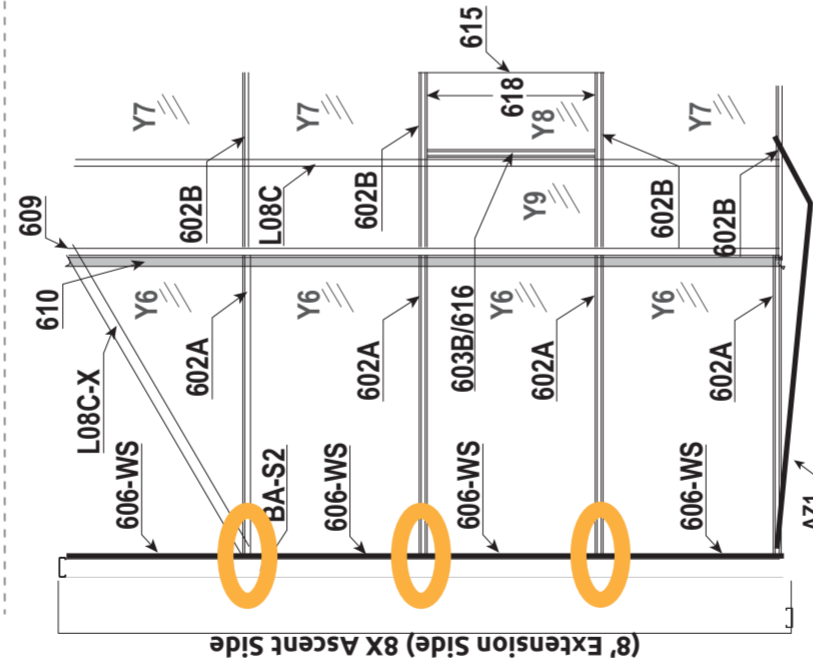

(8' Extension Side) (GRA-ASC-8XA & GRA-ASC-8XP)
Ascent 8' Side Extension includes Base

(8'x8' Original Kit) (GRA-ASC-8A & GRA-ASC-8P & GRA-BA-8)
8x8 Ascent Includes Front, Back, Base, and Sides

DIAGRAM SHOWS THE ASSEMBLED
8X20 GRANDIO ASCENT
THE BOX CONFIGURATION IS AN ELITE 8X8
PLUS AN 8 FOOT AND A 4 FOOT EXTENSION KIT

Outside View

(8' Extension Side) 8X Ascent Side

RIGHT SIDE

In boxes GRA-ASC-8A and GRA-ASC-8P, the base for 8x8 is all in GRA-BAS-8.

FRONT

In boxes GRA-ASC-8A and GRA-ASC-8P, the base for 8x8 is all in GRA-BAS-8.