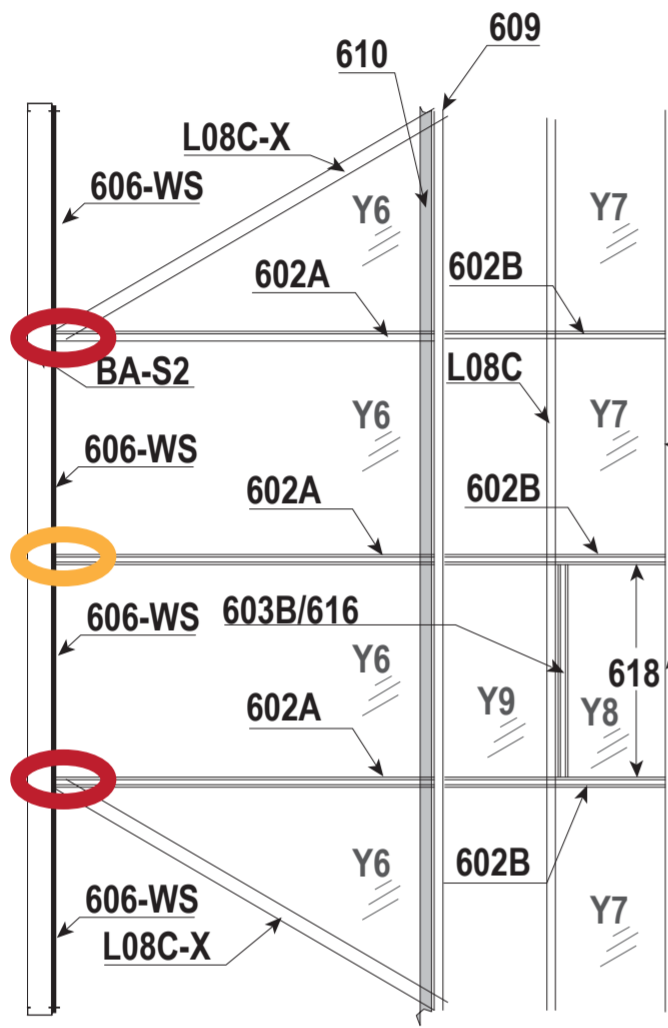

DIAGRAM SHOWS THE ASSEMBLED
(6'x4' BASIC CONFIGURATION)
6x4 ELEMENT KIT INCLUDES, FRONT,
BACK, AND SIDE WALLS.
GROUND BASE KIT IS SOLD SEPARATELY.

Grandio Element 6x4 with Steel Base Kit
Extreme Weather EZ1 Brace Placement

Desired Placement: 
Optional Placement: 

**DIAGRAM SHOWS THE ASSEMBLED
(6'x8' BASIC CONFIGURATION)
6x8 ELEMENT KIT INCLUDES, FRONT,
BACK, AND SIDE WALLS.
GROUND BASE KIT IS SOLD SEPARATELY.**

**Grandio Element 6x8 with Steel Base Kit
Extreme Weather EZ1 Brace Placement**

- Desired Placement:**
- Optional Placement:**

**DIAGRAM SHOWS THE ASSEMBLED 6X12 ELEMENT
(6'x8' BASIC CONFIGURATION WITH 4' EXTENSION KIT)
GROUND BASE KIT IS SOLD WITH THIS PACKAGE.**

**Grandio Element 6x12 with Steel Base Kit
Extreme Weather EZ1 Brace Placement**

Desired Placement:
Optional Placement:

**DIAGRAM SHOWS THE ASSEMBLED
(8'x8' BASIC CONFIGURATION)
(GRA-ASC-8A & GRA-ASC-8P & GRA-BA-8)
8x8 ASCENT KIT INCLUDES, FRONT,
BACK, BASE AND SIDES.**

LEFT SIDE

RIGHT SIDE