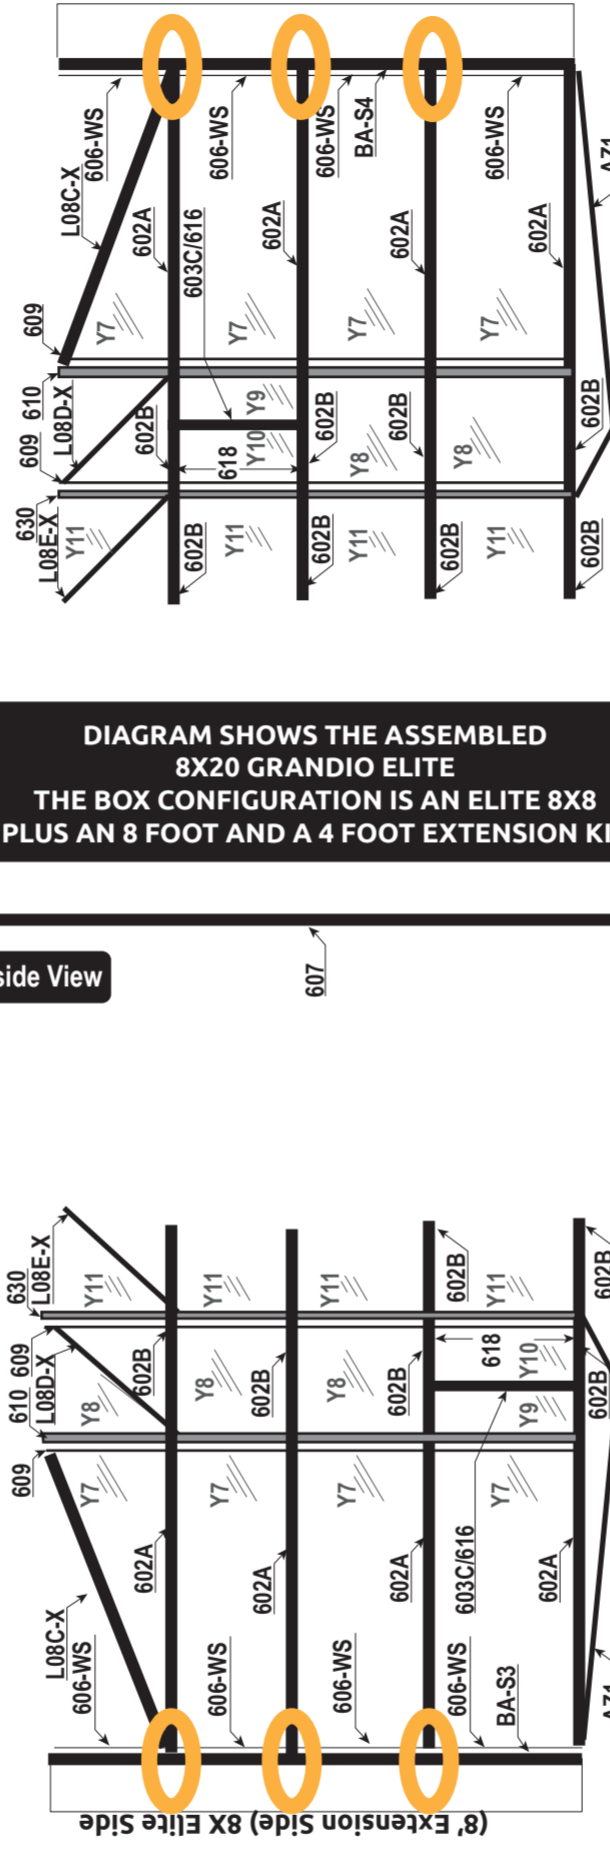

(8' Extension Side) (GRA-ELI-8XA & GRA-ELI-8XP)
Elite 8' Side Extension includes Base

DIAGRAM SHOWS THE ASSEMBLED
8X20 GRANDIO ELITE
THE BOX CONFIGURATION IS AN ELITE 8X8
PLUS AN 8 FOOT AND A 4 FOOT EXTENSION KIT

Outside View