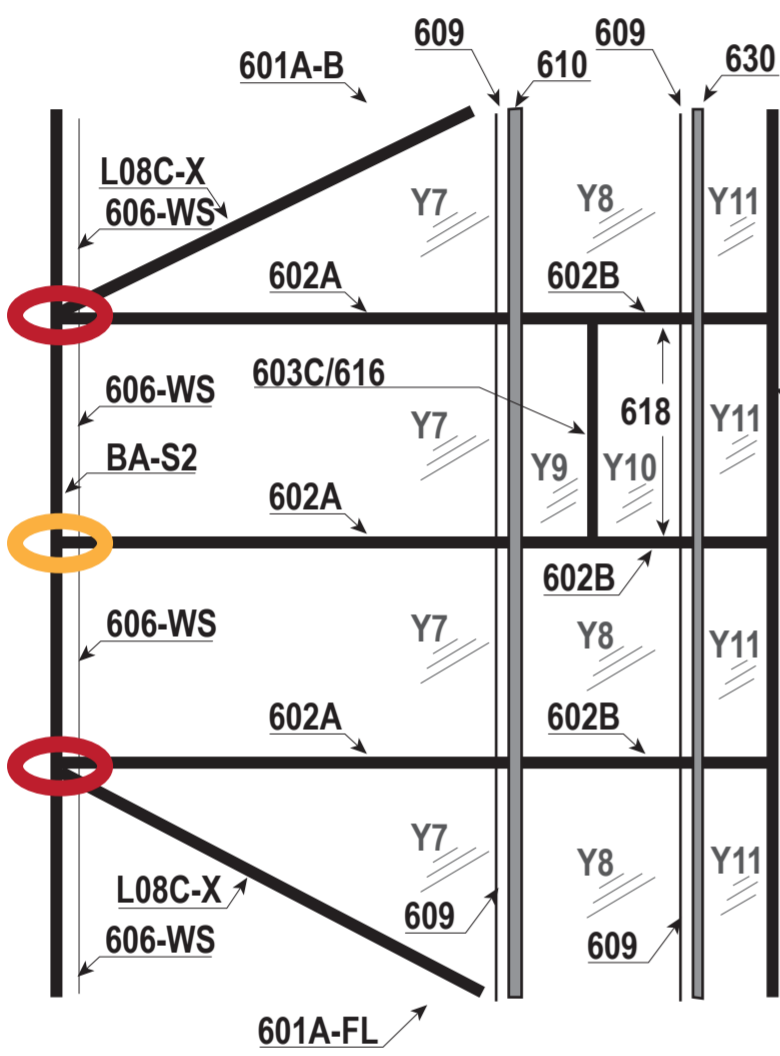

8x8 Ascent Side

LEFT SIDE

In boxes GRA-ASC-8A and GRA-ASC-8P, the base for 8x8 is all in GRA-BAS-8.

(4' Extensions Side) 4X Ascent Side

**Grandio Ascent 8x20
Extreme Weather EZ1 Brace Placement**

Desired Placement: █
Optional Placement: █

**Grandio Ascent 8x24
Extreme Weather EZ1 Brace Placement**

Desired Placement: █
Optional Placement: █

BACK

DIAGRAM SHOWS THE ASSEMBLED (8'x8' BASIC CONFIGURATION) (GRA-ELI-8A & GRA-ELI-8P & GRA-BA-8) 8x8 ELITE KIT INCLUDES, FRONT, BACK, BASE AND SIDES.

Outside View

LEFT SIDE

RIGHT SIDE

FRONT

**Grandio Elite 8x8
Extreme Weather EZ1 Brace Placement**

Desired Placement:
Optional Placement:

(4' Extension Side) (GRA-ELI-4X)
Elite 4' Side Extension
Includes Base