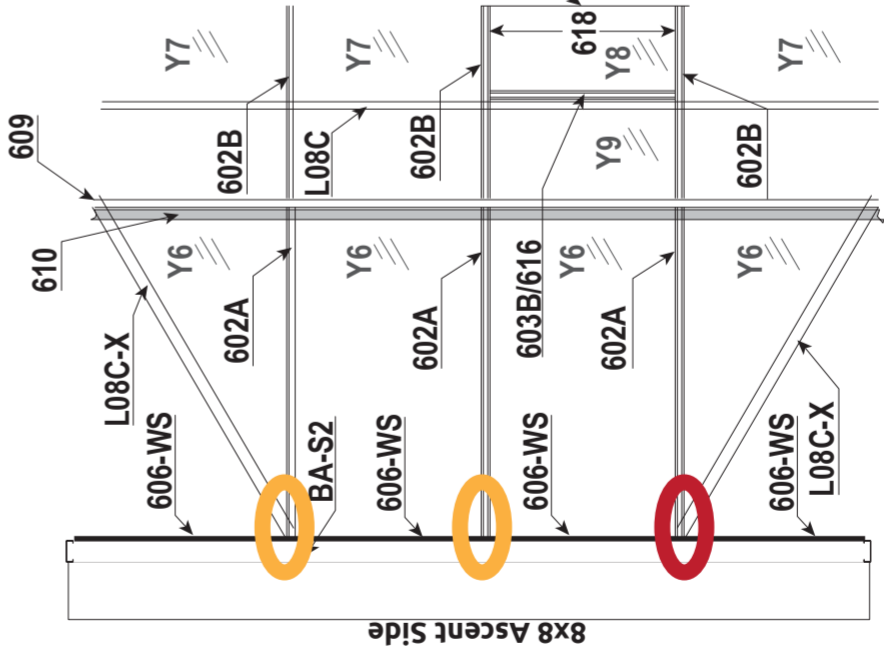

8x8 Ascent Side

LEFT SIDE

In boxes GRA-ASC-8A and GRA-ASC-8P, the base for 8x8 is all in GRA-BAS-8.

Grandio Ascent 8x16 Extreme Weather EZ1 Brace Placement

- Desired Placement:
- Optional Placement: