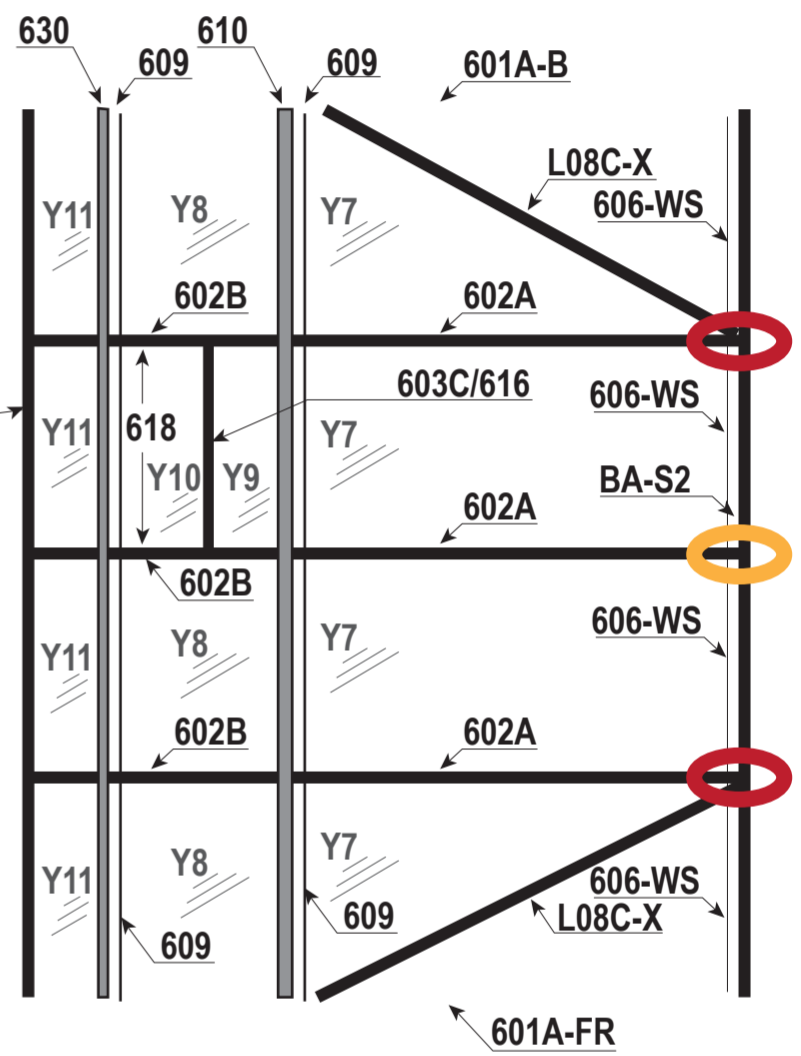

Outside View

LEFT SIDE

RIGHT SIDE

FRONT

**Grandio Elite 8x8
Extreme Weather EZ1 Brace Placement**

Desired Placement:
Optional Placement: