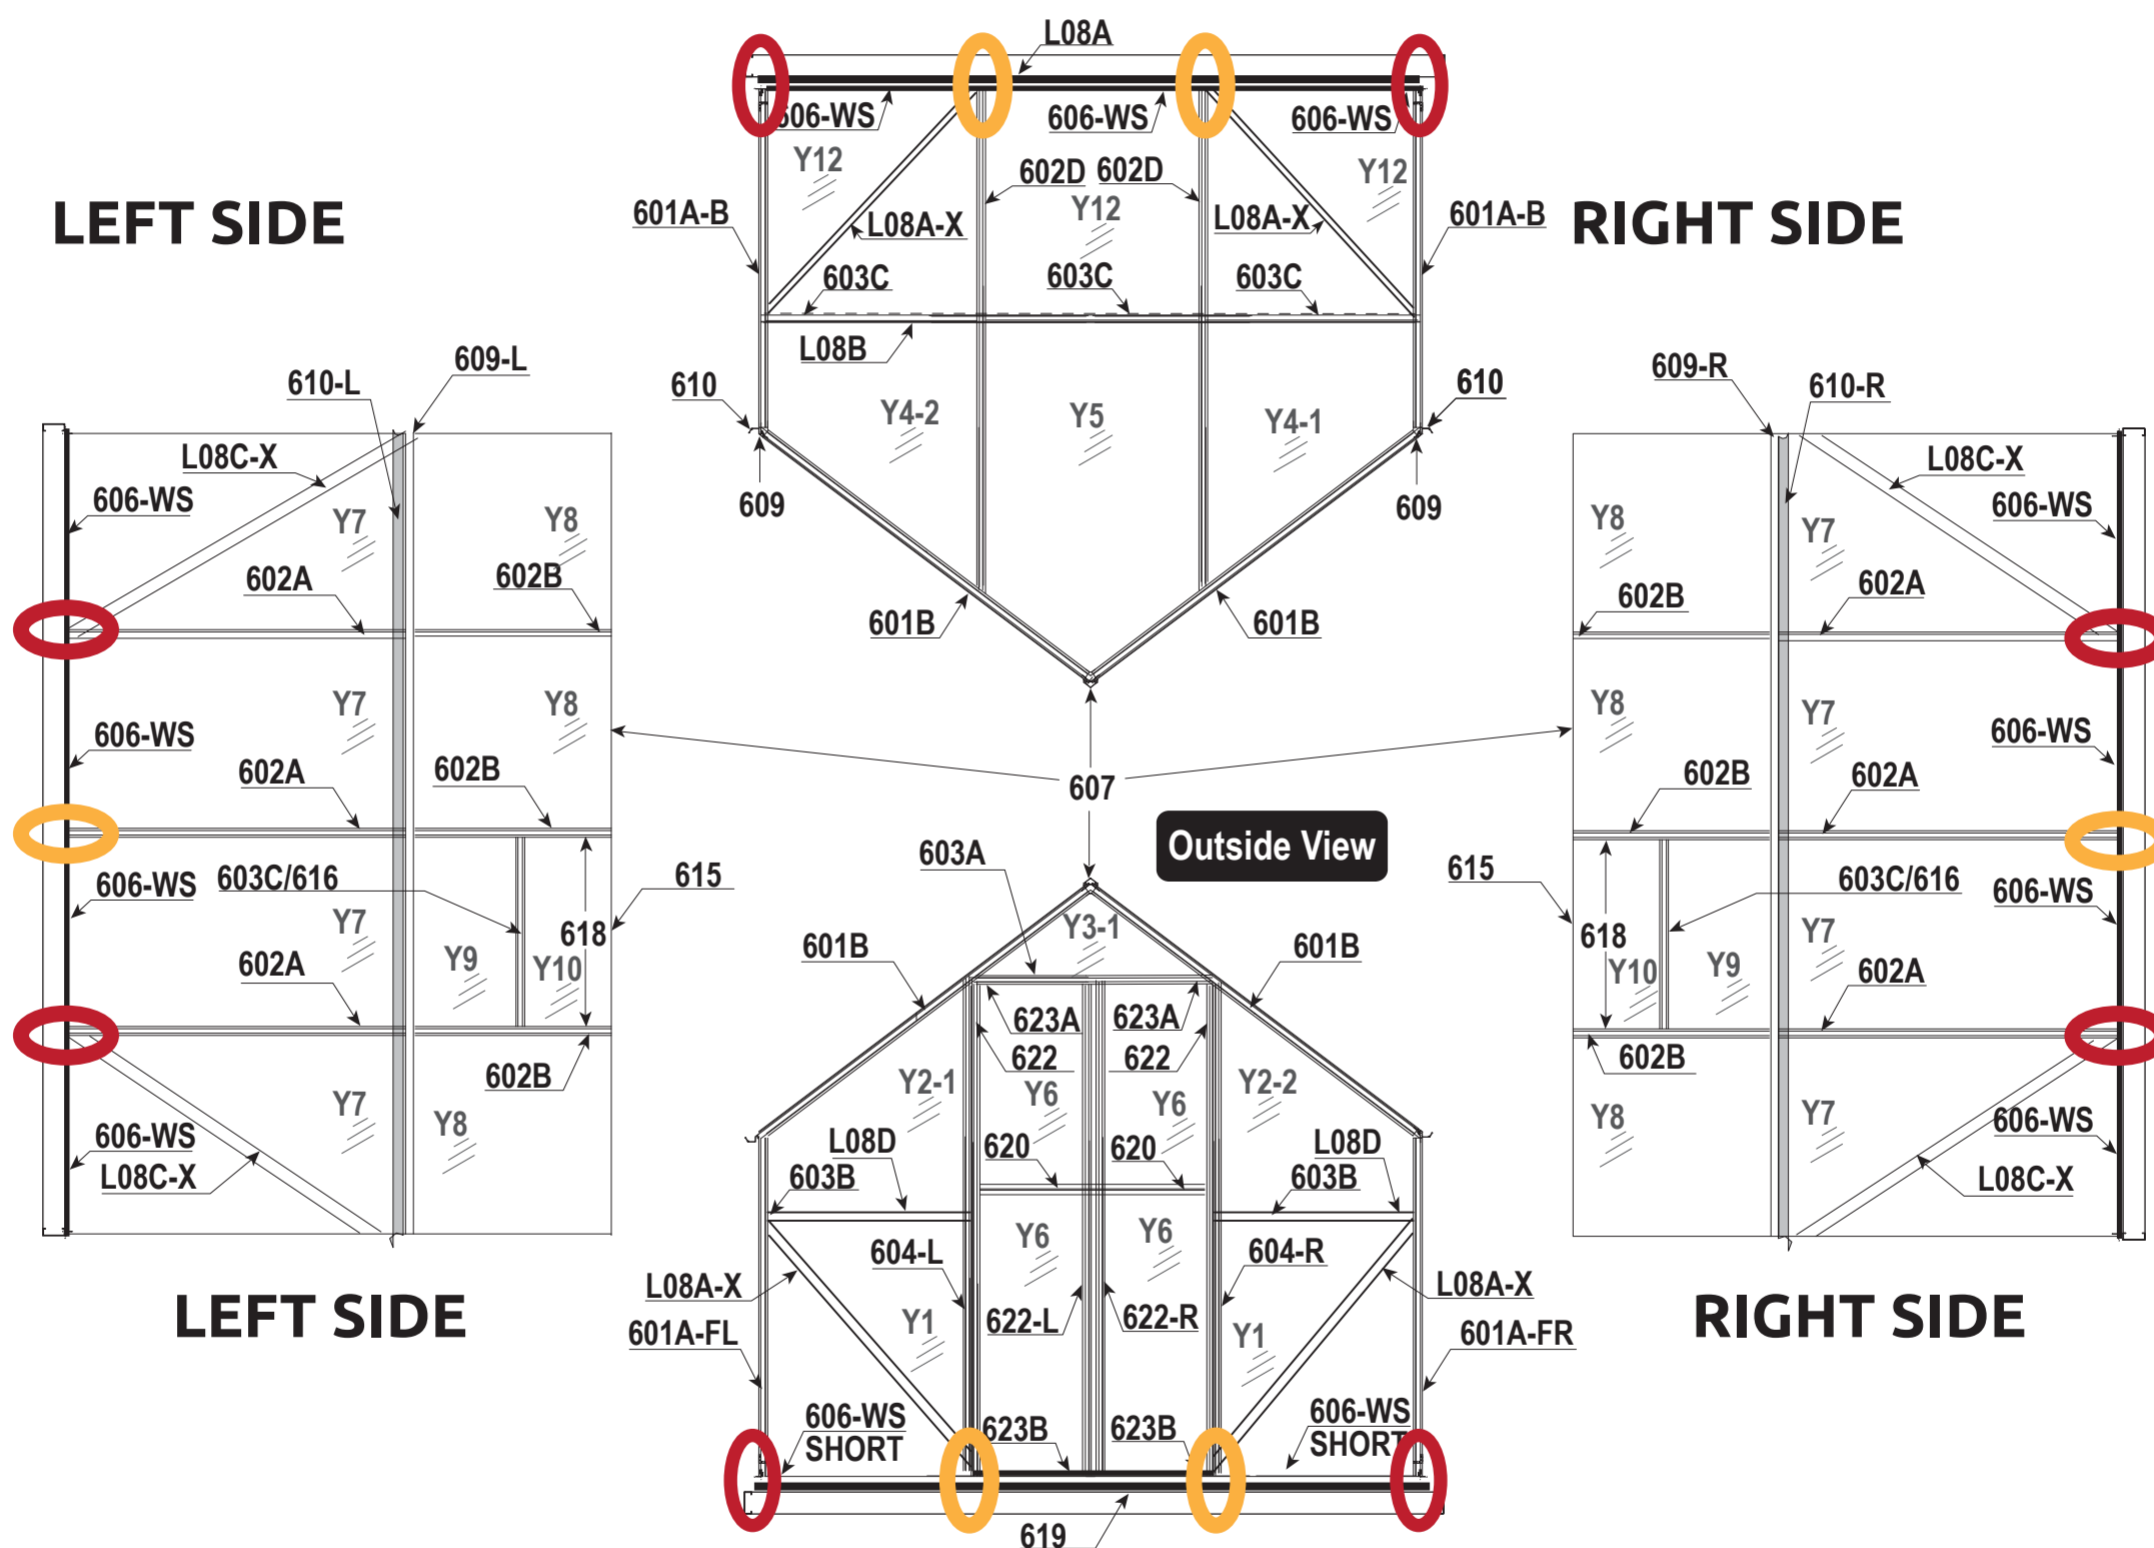

DIAGRAM SHOWS THE ASSEMBLED
(6'x4' BASIC CONFIGURATION)
6x4 ELEMENT KIT INCLUDES, FRONT,
BACK, AND SIDE WALLS.
GROUND BASE KIT IS SOLD SEPARATELY.

Grandio Element 6x4 with Steel Base Kit
Extreme Weather EZ1 Brace Placement

Desired Placement: 
Optional Placement: 

**DIAGRAM SHOWS THE ASSEMBLED
(6'x8' BASIC CONFIGURATION)
6x8 ELEMENT KIT INCLUDES, FRONT,
BACK, AND SIDE WALLS.
GROUND BASE KIT IS SOLD SEPARATELY.**

**Grandio Element 6x8 with Steel Base Kit
Extreme Weather EZ1 Brace Placement**

- Desired Placement:**
- Optional Placement:**

**DIAGRAM SHOWS THE ASSEMBLED 6X12 ELEMENT
(6'x8' BASIC CONFIGURATION WITH 4' EXTENSION KIT)
GROUND BASE KIT IS SOLD WITH THIS PACKAGE.**

**Grandio Element 6x12 with Steel Base Kit
Extreme Weather EZ1 Brace Placement**

Desired Placement:
Optional Placement:

**DIAGRAM SHOWS THE ASSEMBLED
(8'x8' BASIC CONFIGURATION)
(GRA-ASC-8A & GRA-ASC-8P & GRA-BA-8)
8x8 ASCENT KIT INCLUDES, FRONT,
BACK, BASE AND SIDES.**

LEFT SIDE

RIGHT SIDE