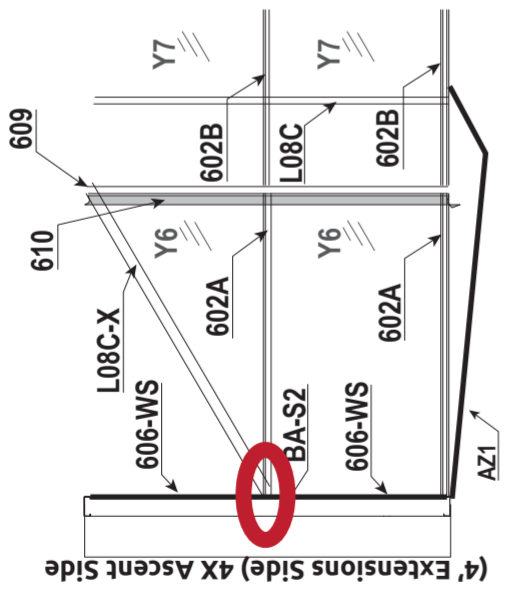

Outside View

(8' Extension Side) 8X Ascent Side

RIGHT SIDE

In boxes GRA-ASC-8A and GRA-ASC-8P, the base for 8x8 is all in GRA-BAS-8.

FRONT

In boxes GRA-ASC-8A and GRA-ASC-8P, the base for 8x8 is all in GRA-BAS-8.

8x8 Ascent Side

LEFT SIDE

In boxes GRA-ASC-8A and GRA-ASC-8P, the base for 8x8 is all in GRA-BAS-8.

(4' Extensions Side) 4X Ascent Side

**Grandio Ascent 8x20
Extreme Weather EZ1 Brace Placement**

Desired Placement: █
Optional Placement: █