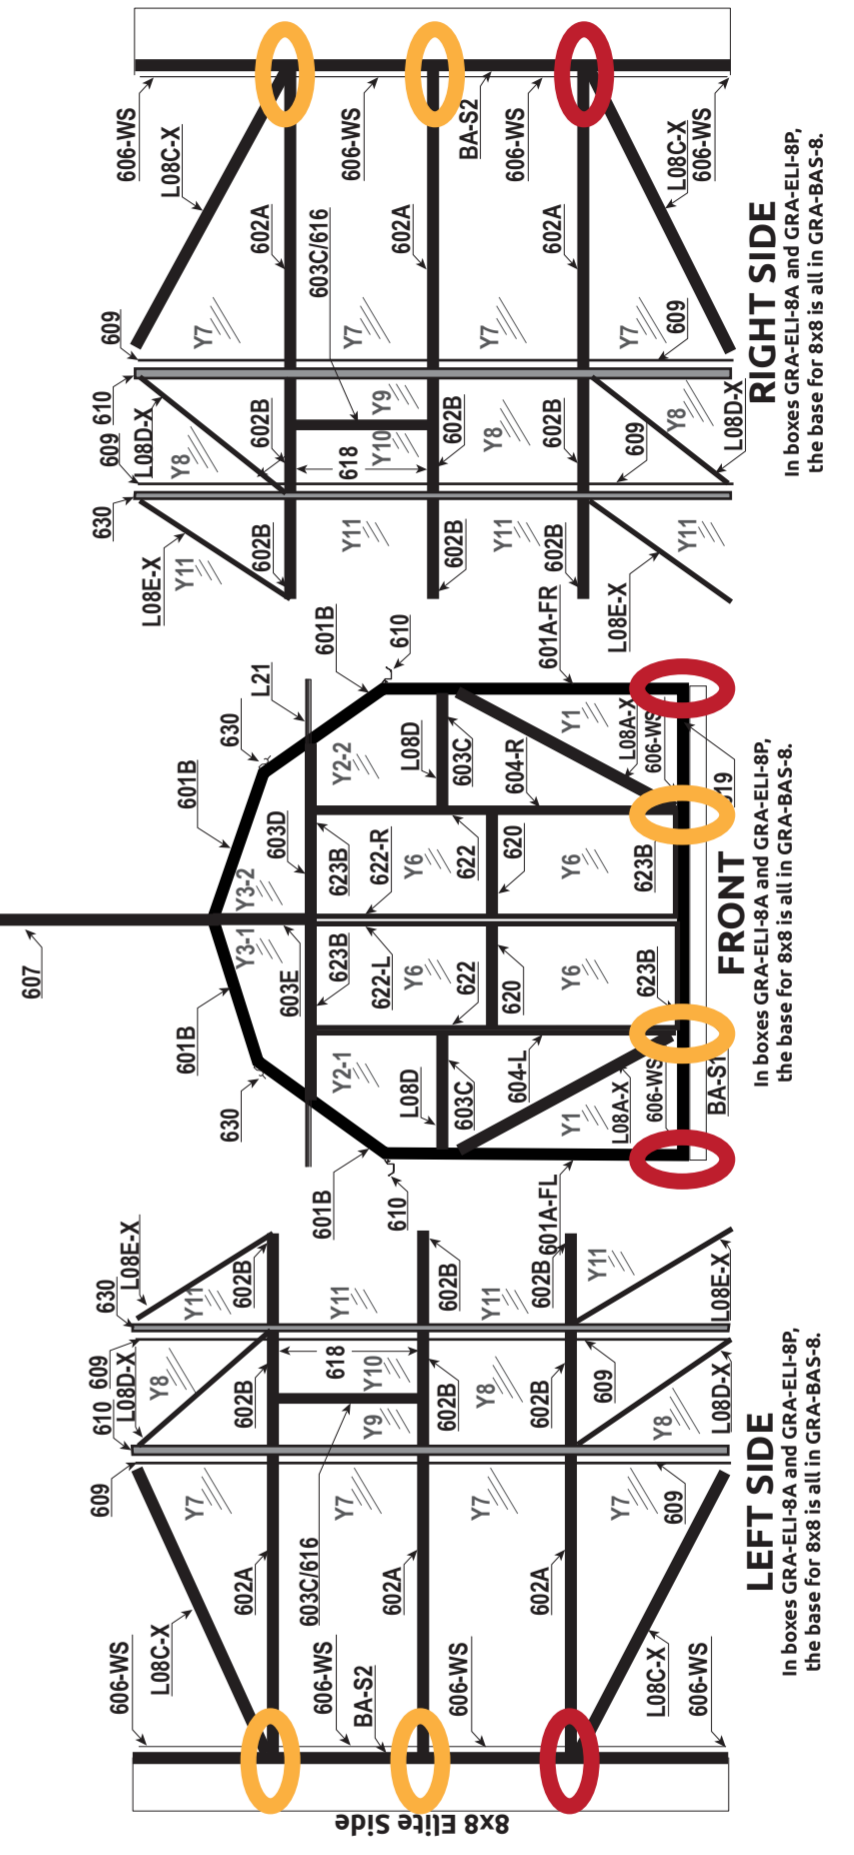

(8'x8' Original Kit) (GRA-ELI-8A & GRA-ELI-8P & GRA-BA-8)
8x8 Elite Includes Front, Back, Base, and Sides

Grandio Elite 8x20 Extreme Weather EZ1 Brace Placement

Desired Placement: █
Optional Placement: █

RIGHT SIDE
In boxes GRA-ELI-8A and GRA-ELI-8P,
the base for 8x8 is all in GRA-BA-S-8.

FRONT
In boxes GRA-ELI-8A and GRA-ELI-8P,
the base for 8x8 is all in GRA-BA-S-8.

LEFT SIDE
In boxes GRA-ELI-8A and GRA-ELI-8P,
the base for 8x8 is all in GRA-BA-S-8.