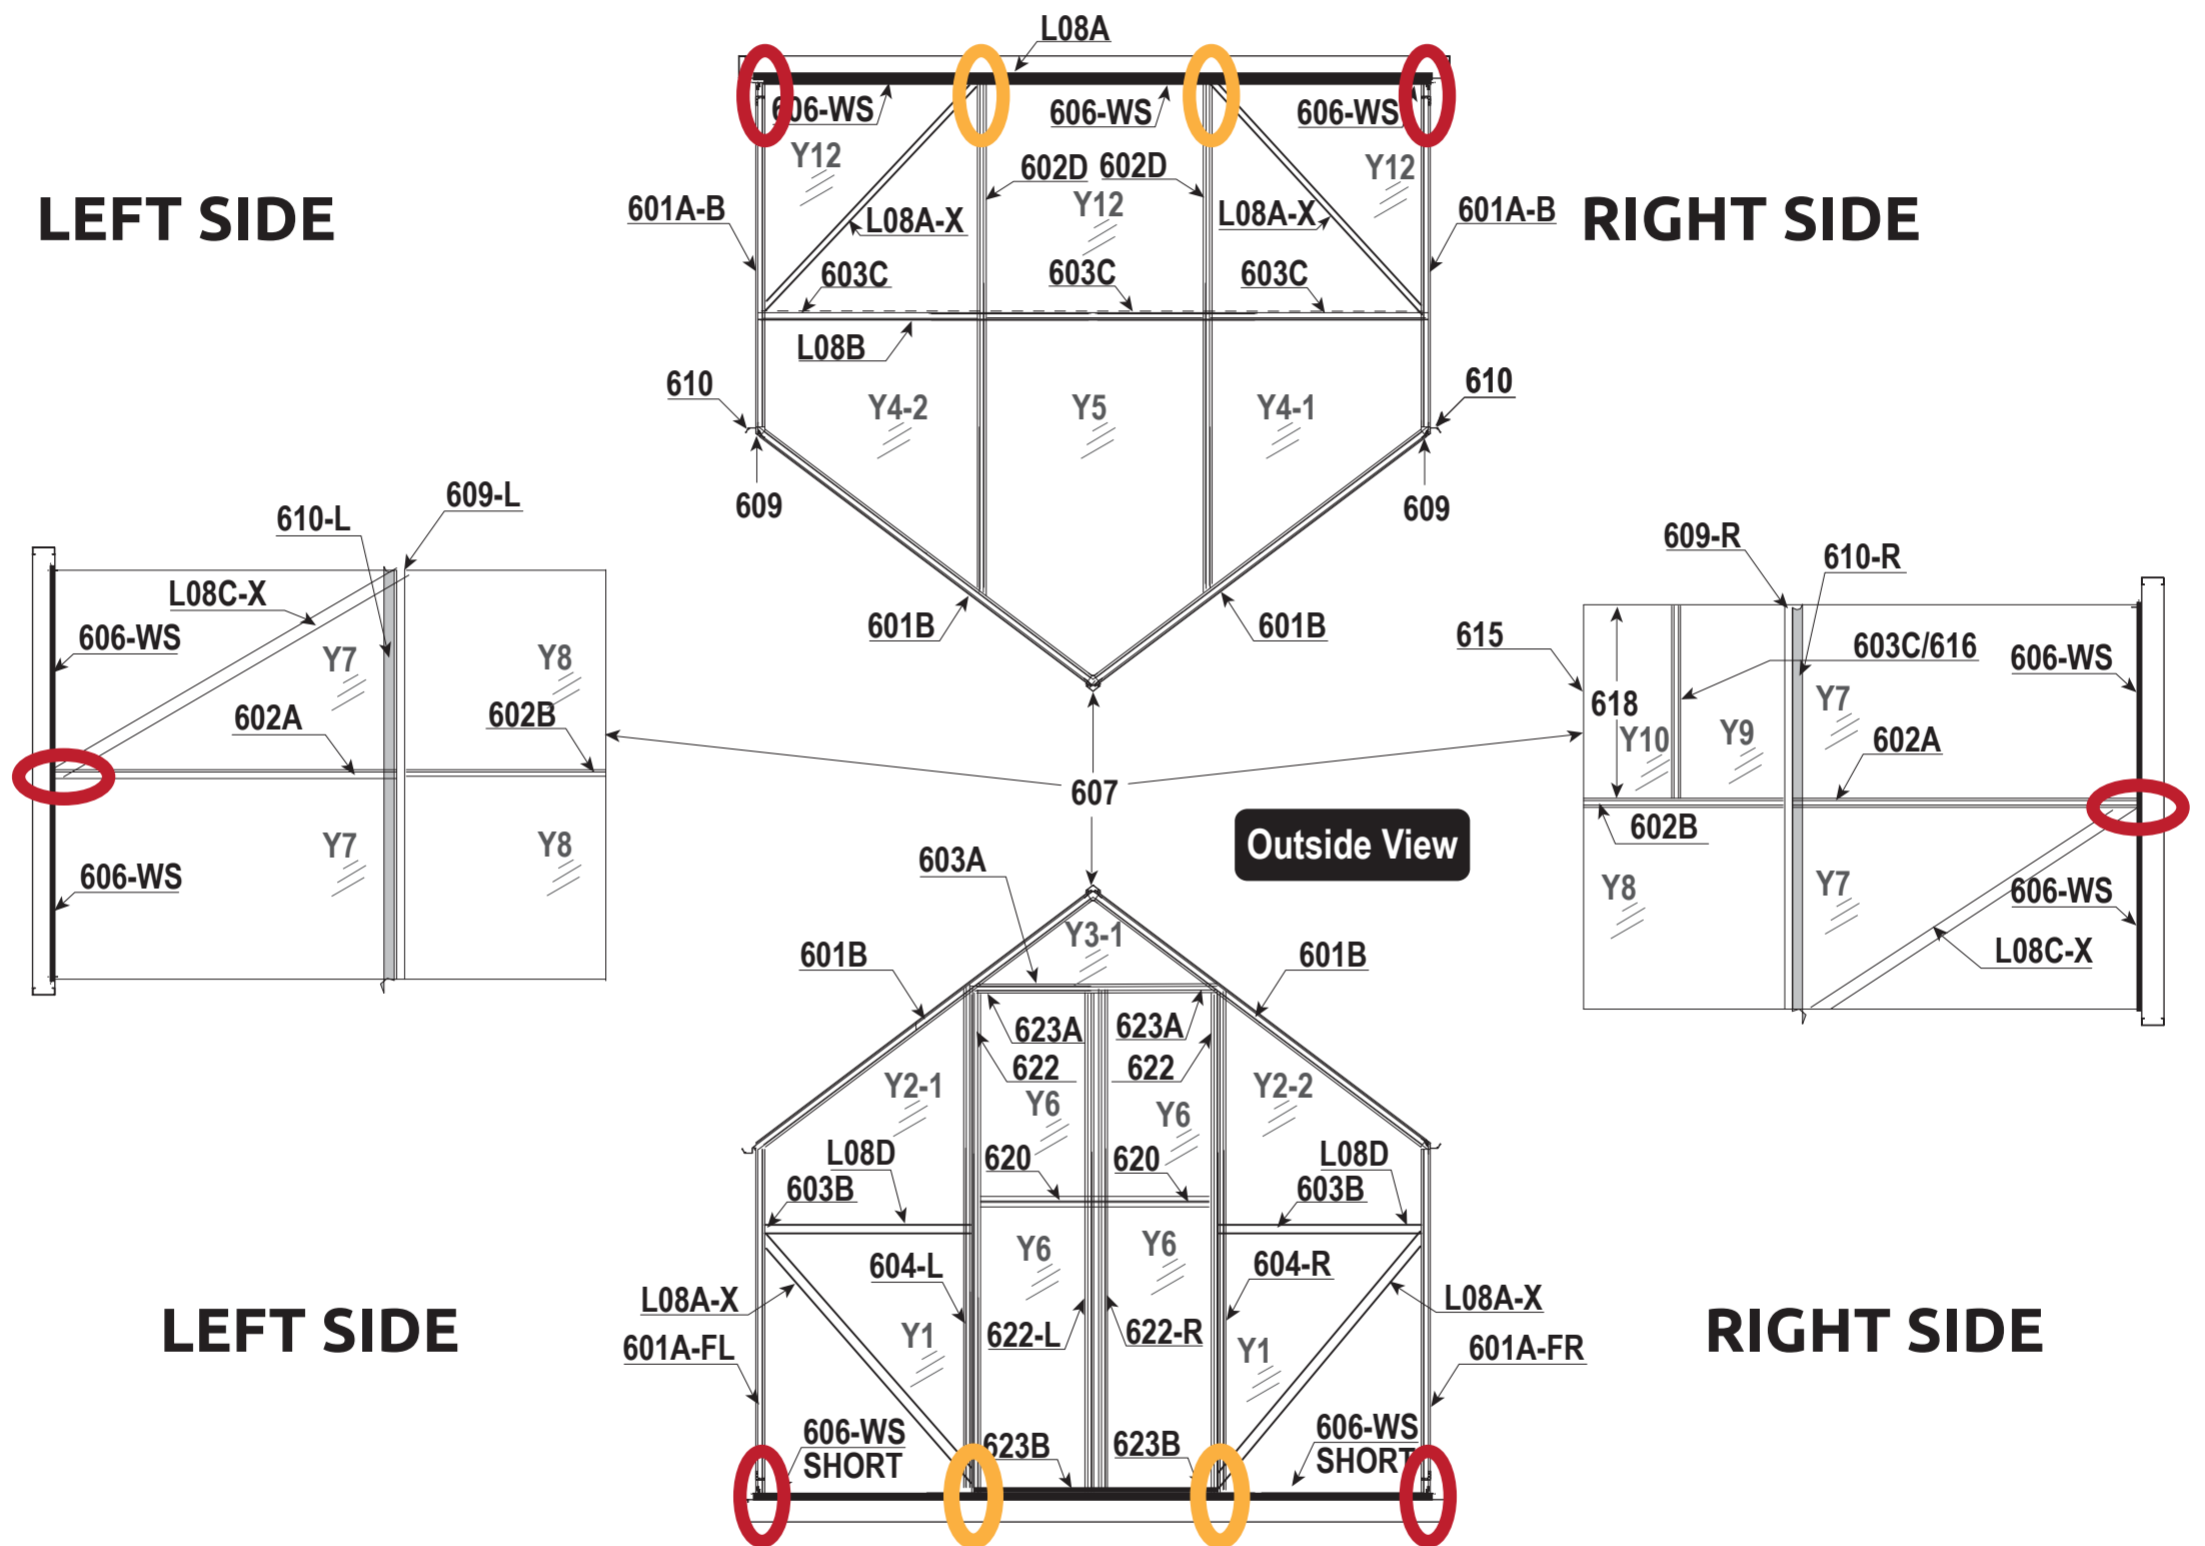

DIAGRAM SHOWS THE ASSEMBLED
(6'x4' BASIC CONFIGURATION)
6x4 ELEMENT KIT INCLUDES, FRONT,
BACK, AND SIDE WALLS.
GROUND BASE KIT IS SOLD SEPARATELY.

Grandio Element 6x4 with Steel Base Kit
Extreme Weather EZ1 Brace Placement

Desired Placement: 
Optional Placement: 

**DIAGRAM SHOWS THE ASSEMBLED
(6'x8' BASIC CONFIGURATION)
6x8 ELEMENT KIT INCLUDES, FRONT,
BACK, AND SIDE WALLS.
GROUND BASE KIT IS SOLD SEPARATELY.**

**Grandio Element 6x8 with Steel Base Kit
Extreme Weather EZ1 Brace Placement**

- Desired Placement:**
- Optional Placement:**

**DIAGRAM SHOWS THE ASSEMBLED 6X12 ELEMENT
(6'x8' BASIC CONFIGURATION WITH 4' EXTENSION KIT)
GROUND BASE KIT IS SOLD WITH THIS PACKAGE.**

**Grandio Element 6x12 with Steel Base Kit
Extreme Weather EZ1 Brace Placement**