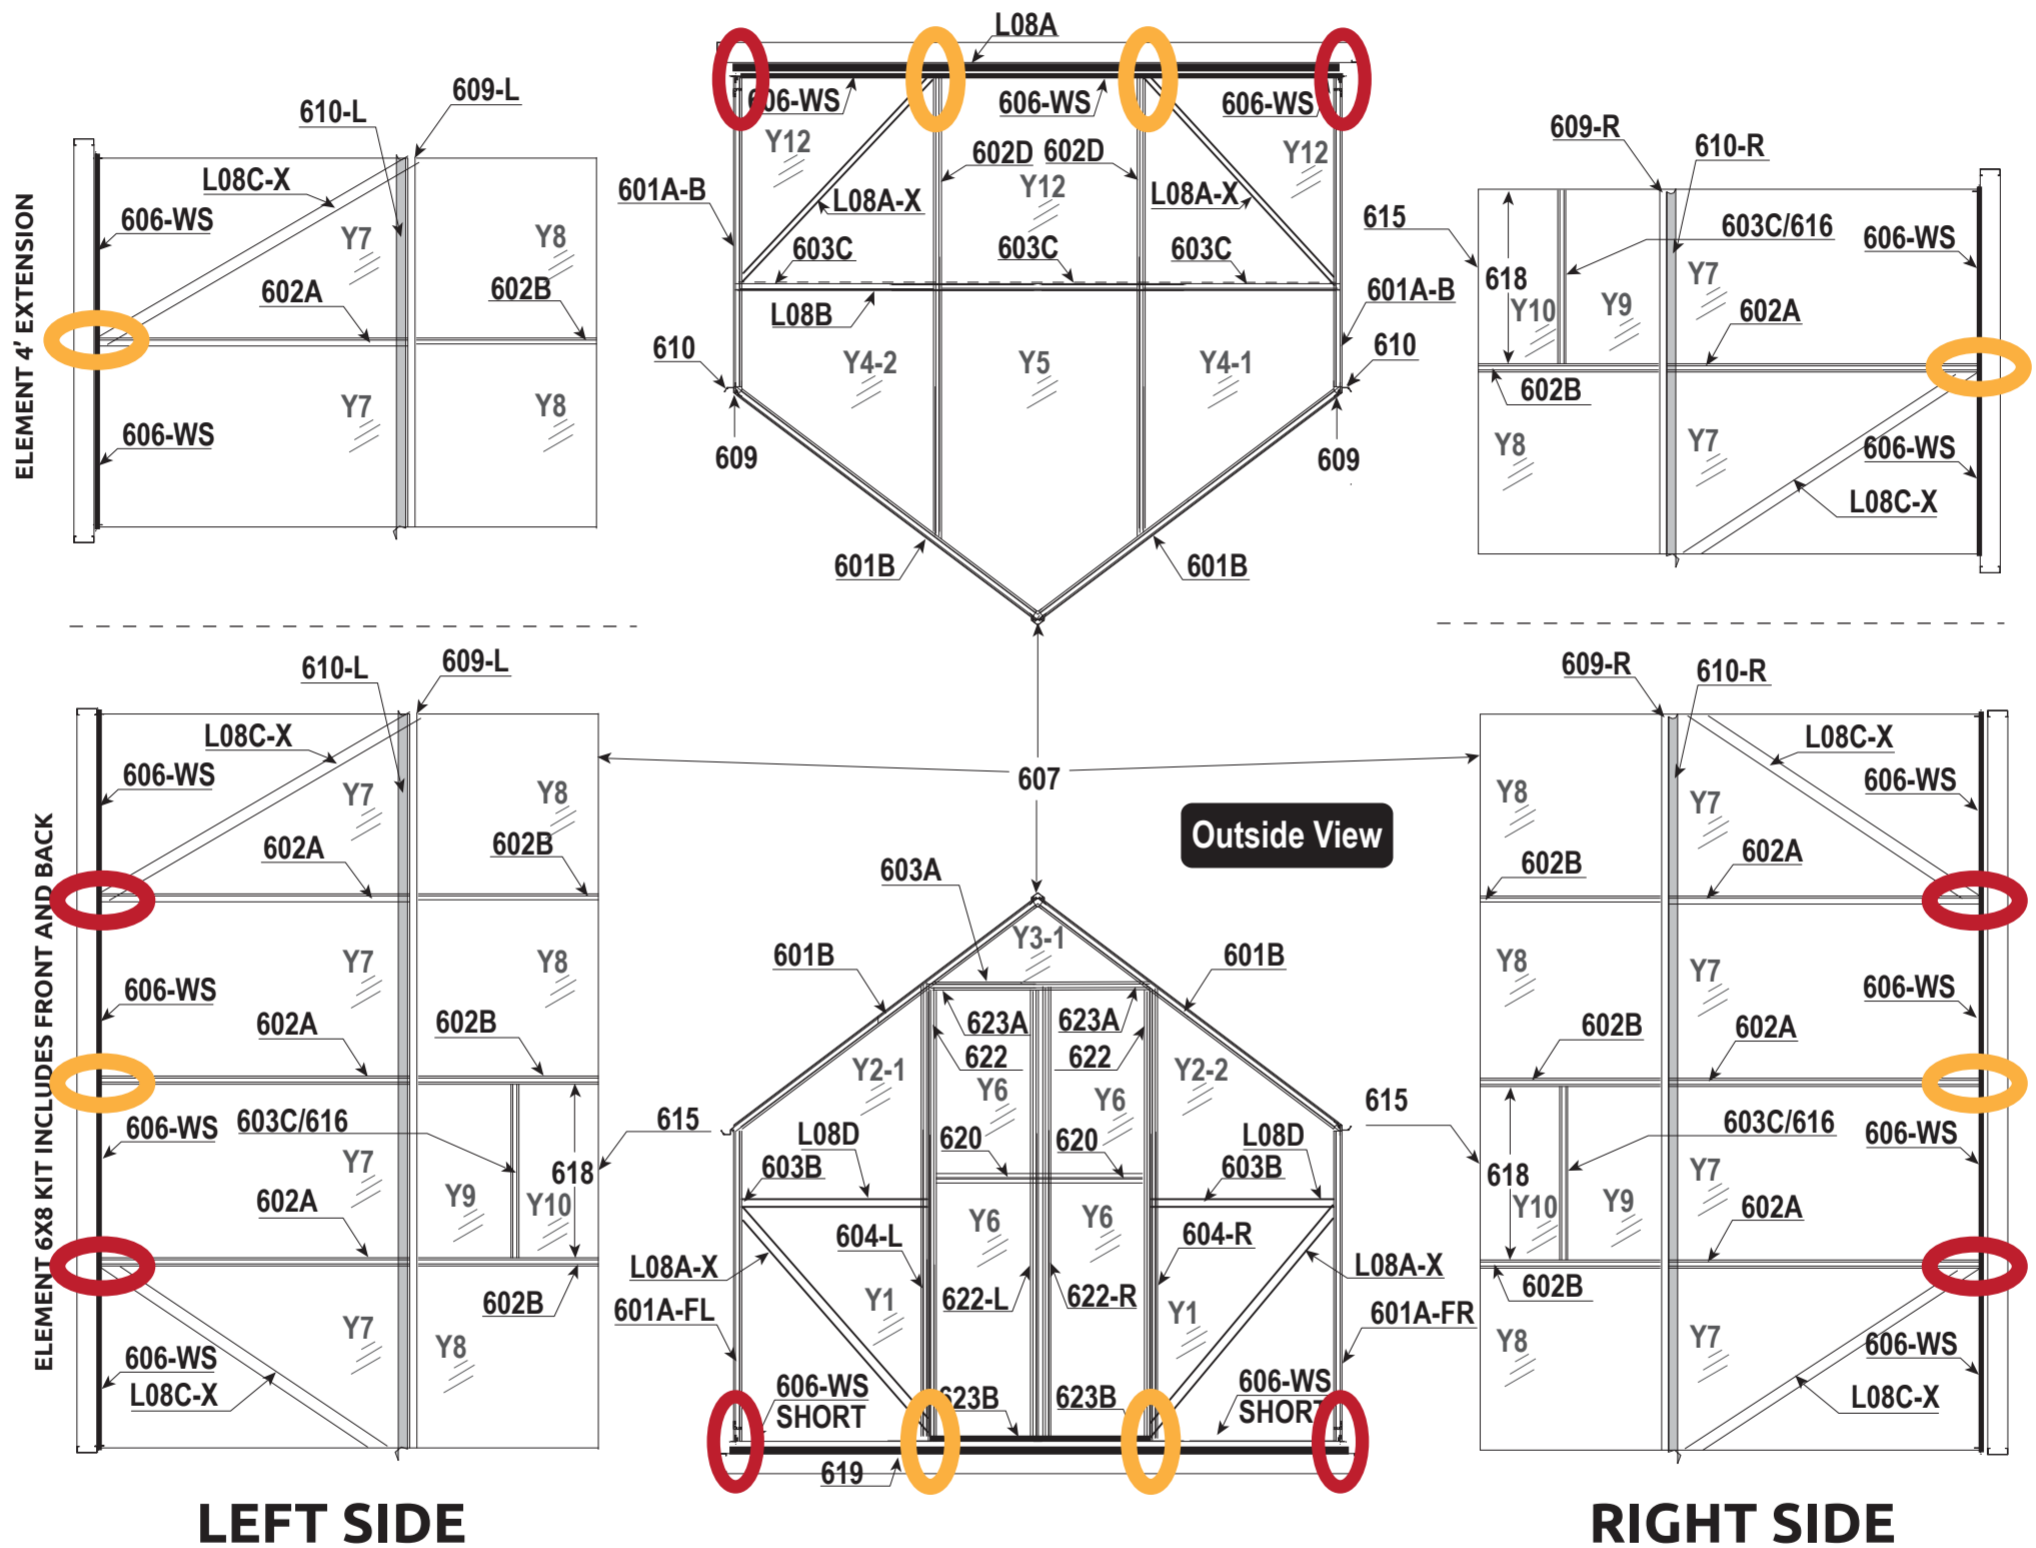

DIAGRAM SHOWS THE ASSEMBLED
(6'x4' BASIC CONFIGURATION)
6x4 ELEMENT KIT INCLUDES, FRONT,
BACK, AND SIDE WALLS.
GROUND BASE KIT IS SOLD SEPARATELY.

Grandio Element 6x4 with Steel Base Kit
Extreme Weather EZ1 Brace Placement

Desired Placement: 
Optional Placement: 

**DIAGRAM SHOWS THE ASSEMBLED
(6'x8' BASIC CONFIGURATION)
6x8 ELEMENT KIT INCLUDES, FRONT,
BACK, AND SIDE WALLS.
GROUND BASE KIT IS SOLD SEPARATELY.**

**Grandio Element 6x8 with Steel Base Kit
Extreme Weather EZ1 Brace Placement**

- Desired Placement:**
- Optional Placement:**

**DIAGRAM SHOWS THE ASSEMBLED 6X12 ELEMENT
(6'x8' BASIC CONFIGURATION WITH 4' EXTENSION KIT)
GROUND BASE KIT IS SOLD WITH THIS PACKAGE.**

**Grandio Element 6x12 with Steel Base Kit
Extreme Weather EZ1 Brace Placement**

Desired Placement:
Optional Placement:

**DIAGRAM SHOWS THE ASSEMBLED
(8'x8' BASIC CONFIGURATION)
(GRA-ASC-8A & GRA-ASC-8P & GRA-BA-8)
8x8 ASCENT KIT INCLUDES, FRONT,
BACK, BASE AND SIDES.**

LEFT SIDE

RIGHT SIDE