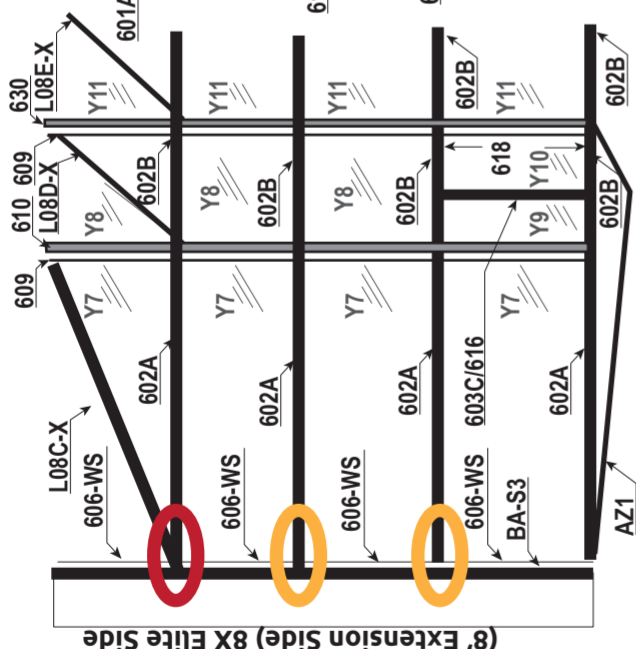

(8' Extension Side) 8X Elite Side