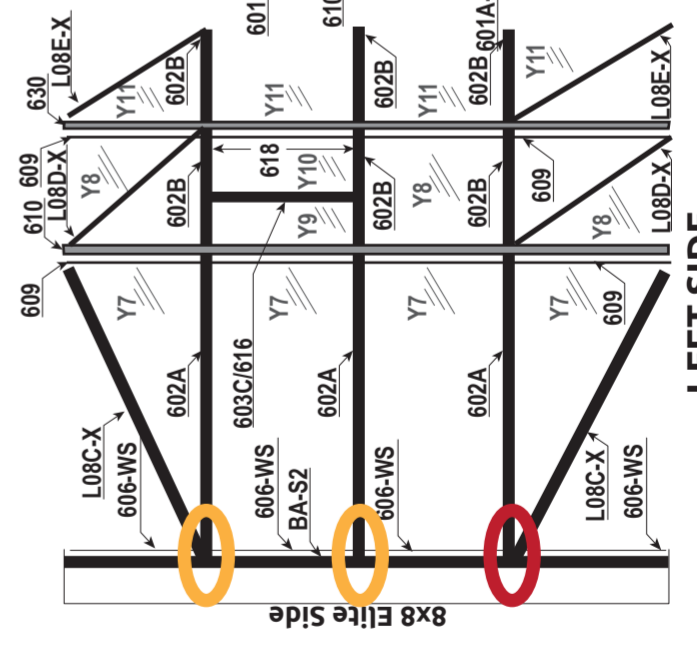

DIAGRAM SHOWS THE ASSEMBLED
(6'x4' BASIC CONFIGURATION)
6x4 ELEMENT KIT INCLUDES, FRONT,
BACK, AND SIDE WALLS.
GROUND BASE KIT IS SOLD SEPARATELY.

Grandio Element 6x4 with Steel Base Kit
Extreme Weather EZ1 Brace Placement

LEFT SIDE
In boxes GRA-ELI-8A and GRA-ELI-8P,
the base for 8x8 is all in GRA-BA-S-8.

**(8' Extension Side) (GRA-ELI-8XA & GRA-ELI-8XP)
Elite 8' Side Extension includes Base**

**(8' Extension Side) (GRA-ELI-8XA & GRA-ELI-8XP)
Elite 8' Side Extension includes Base**

**DIAGRAM SHOWS THE ASSEMBLED
8X24 GRANDIO ELITE
THE BOX CONFIGURATION IS AN ELITE 8X8
PLUS (2) 8 FOOT EXTENSION KITS**

Outside View

FRONT
In boxes GRA-ELI-8A and GRA-ELI-8P,
the base for 8x8 is all in GRA-BAS-8.

(8' Extension Side) 8X Elite Side

8x8 Elite Side

LEFT SIDE
In boxes GRA-ELI-8A and GRA-ELI-8P,
the base for 8x8 is all in GRA-BAS-8.

Grandio Elite 8x24

Extreme Weather EZ1 Brace Placement

- Desired Placement:**
- Optional Placement:**