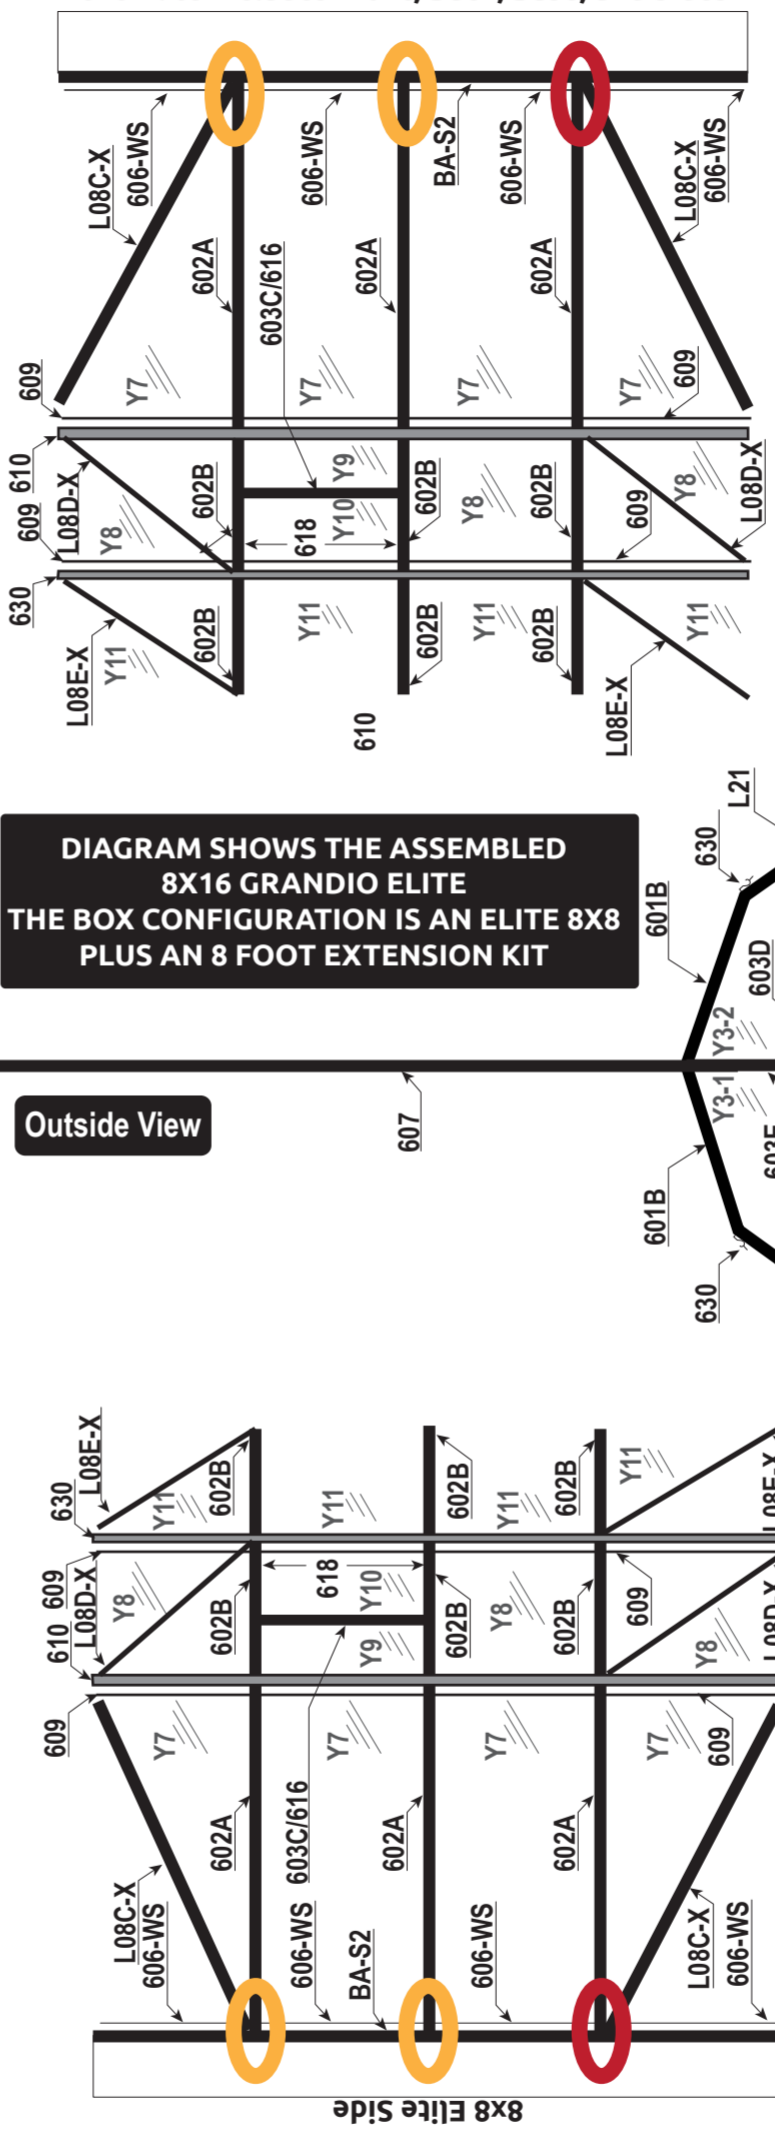

(8' Extension Side) (GRA-ELI-8XA & GRA-ELI-8XP)
Elite 8' Side Extension includes Base

(8'x8' Original Kit) (GRA-ELI-8A & GRA-ELI-8P & GRA-BA-8)
8x8 Elite Includes Front, Back, Base, and Sides

Outside View

RIGHT SIDE

In boxes GRA-ELI-8A and GRA-ELI-8P, the base for 8x8 is all in GRA-BAS-8.

LEFT SIDE

In boxes GRA-ELI-8A and GRA-ELI-8P, the base for 8x8 is all in GRA-BAS-8.

FRONT

In boxes GRA-ELI-8A and GRA-ELI-8P, the base for 8x8 is all in GRA-BAS-8.

Grandio Elite 8x16

Extreme Weather EZ1 Brace Placement

Desired Placement: █
Optional Placement: █