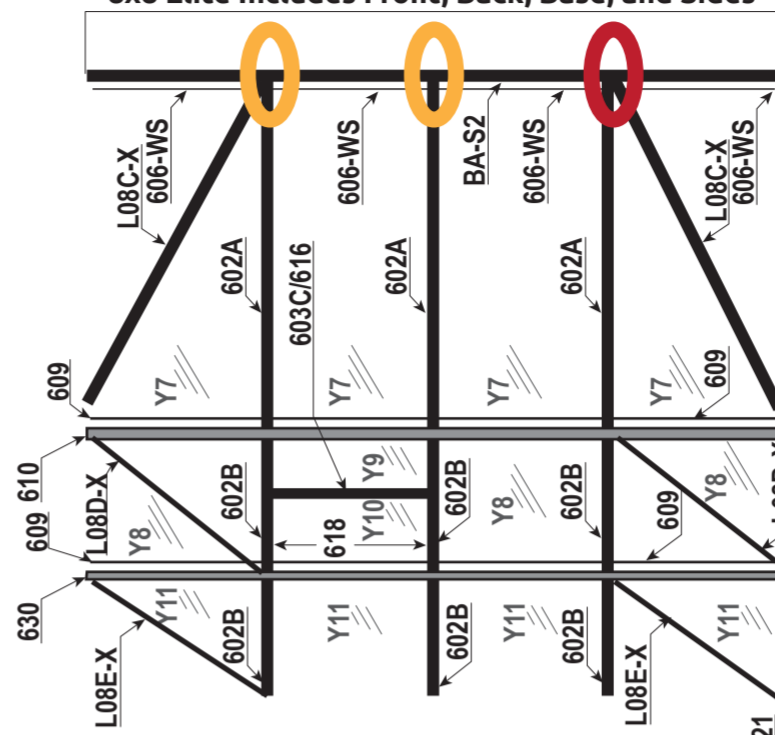

(8'x8' Original Kit) (GRA-ELI-8A & GRA-ELI-8P & GRA-BA-8)
8x8 Elite Includes Front, Back, Base, and Sides

RIGHT SIDE

In boxes GRA-ELI-8A and GRA-ELI-8P,
the base for 8x8 is all in GRA-BAS-8.

In boxes GRA-ELI-8A and GRA-ELI-8P,
the base for 8x8 is all in GRA-BAS-8.