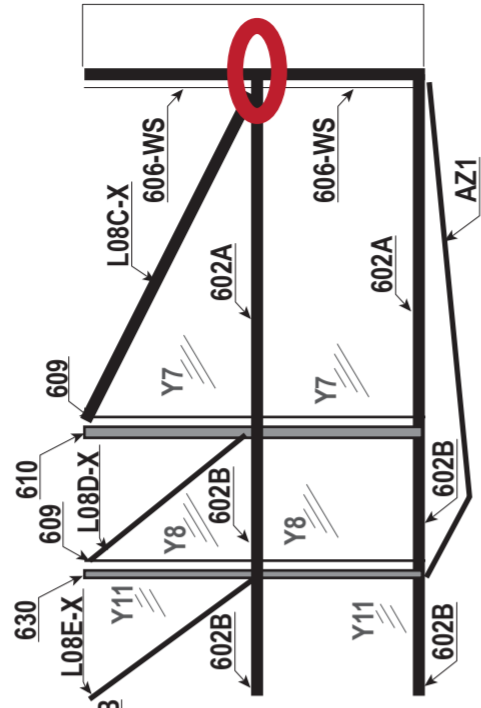

Outside View

LEFT SIDE

RIGHT SIDE

FRONT

**Grandio Elite 8x8
Extreme Weather EZ1 Brace Placement**

Desired Placement:
Optional Placement:

(4' Extension Side) (GRA-ELI-4X)
Elite 4' Side Extension
Includes Base